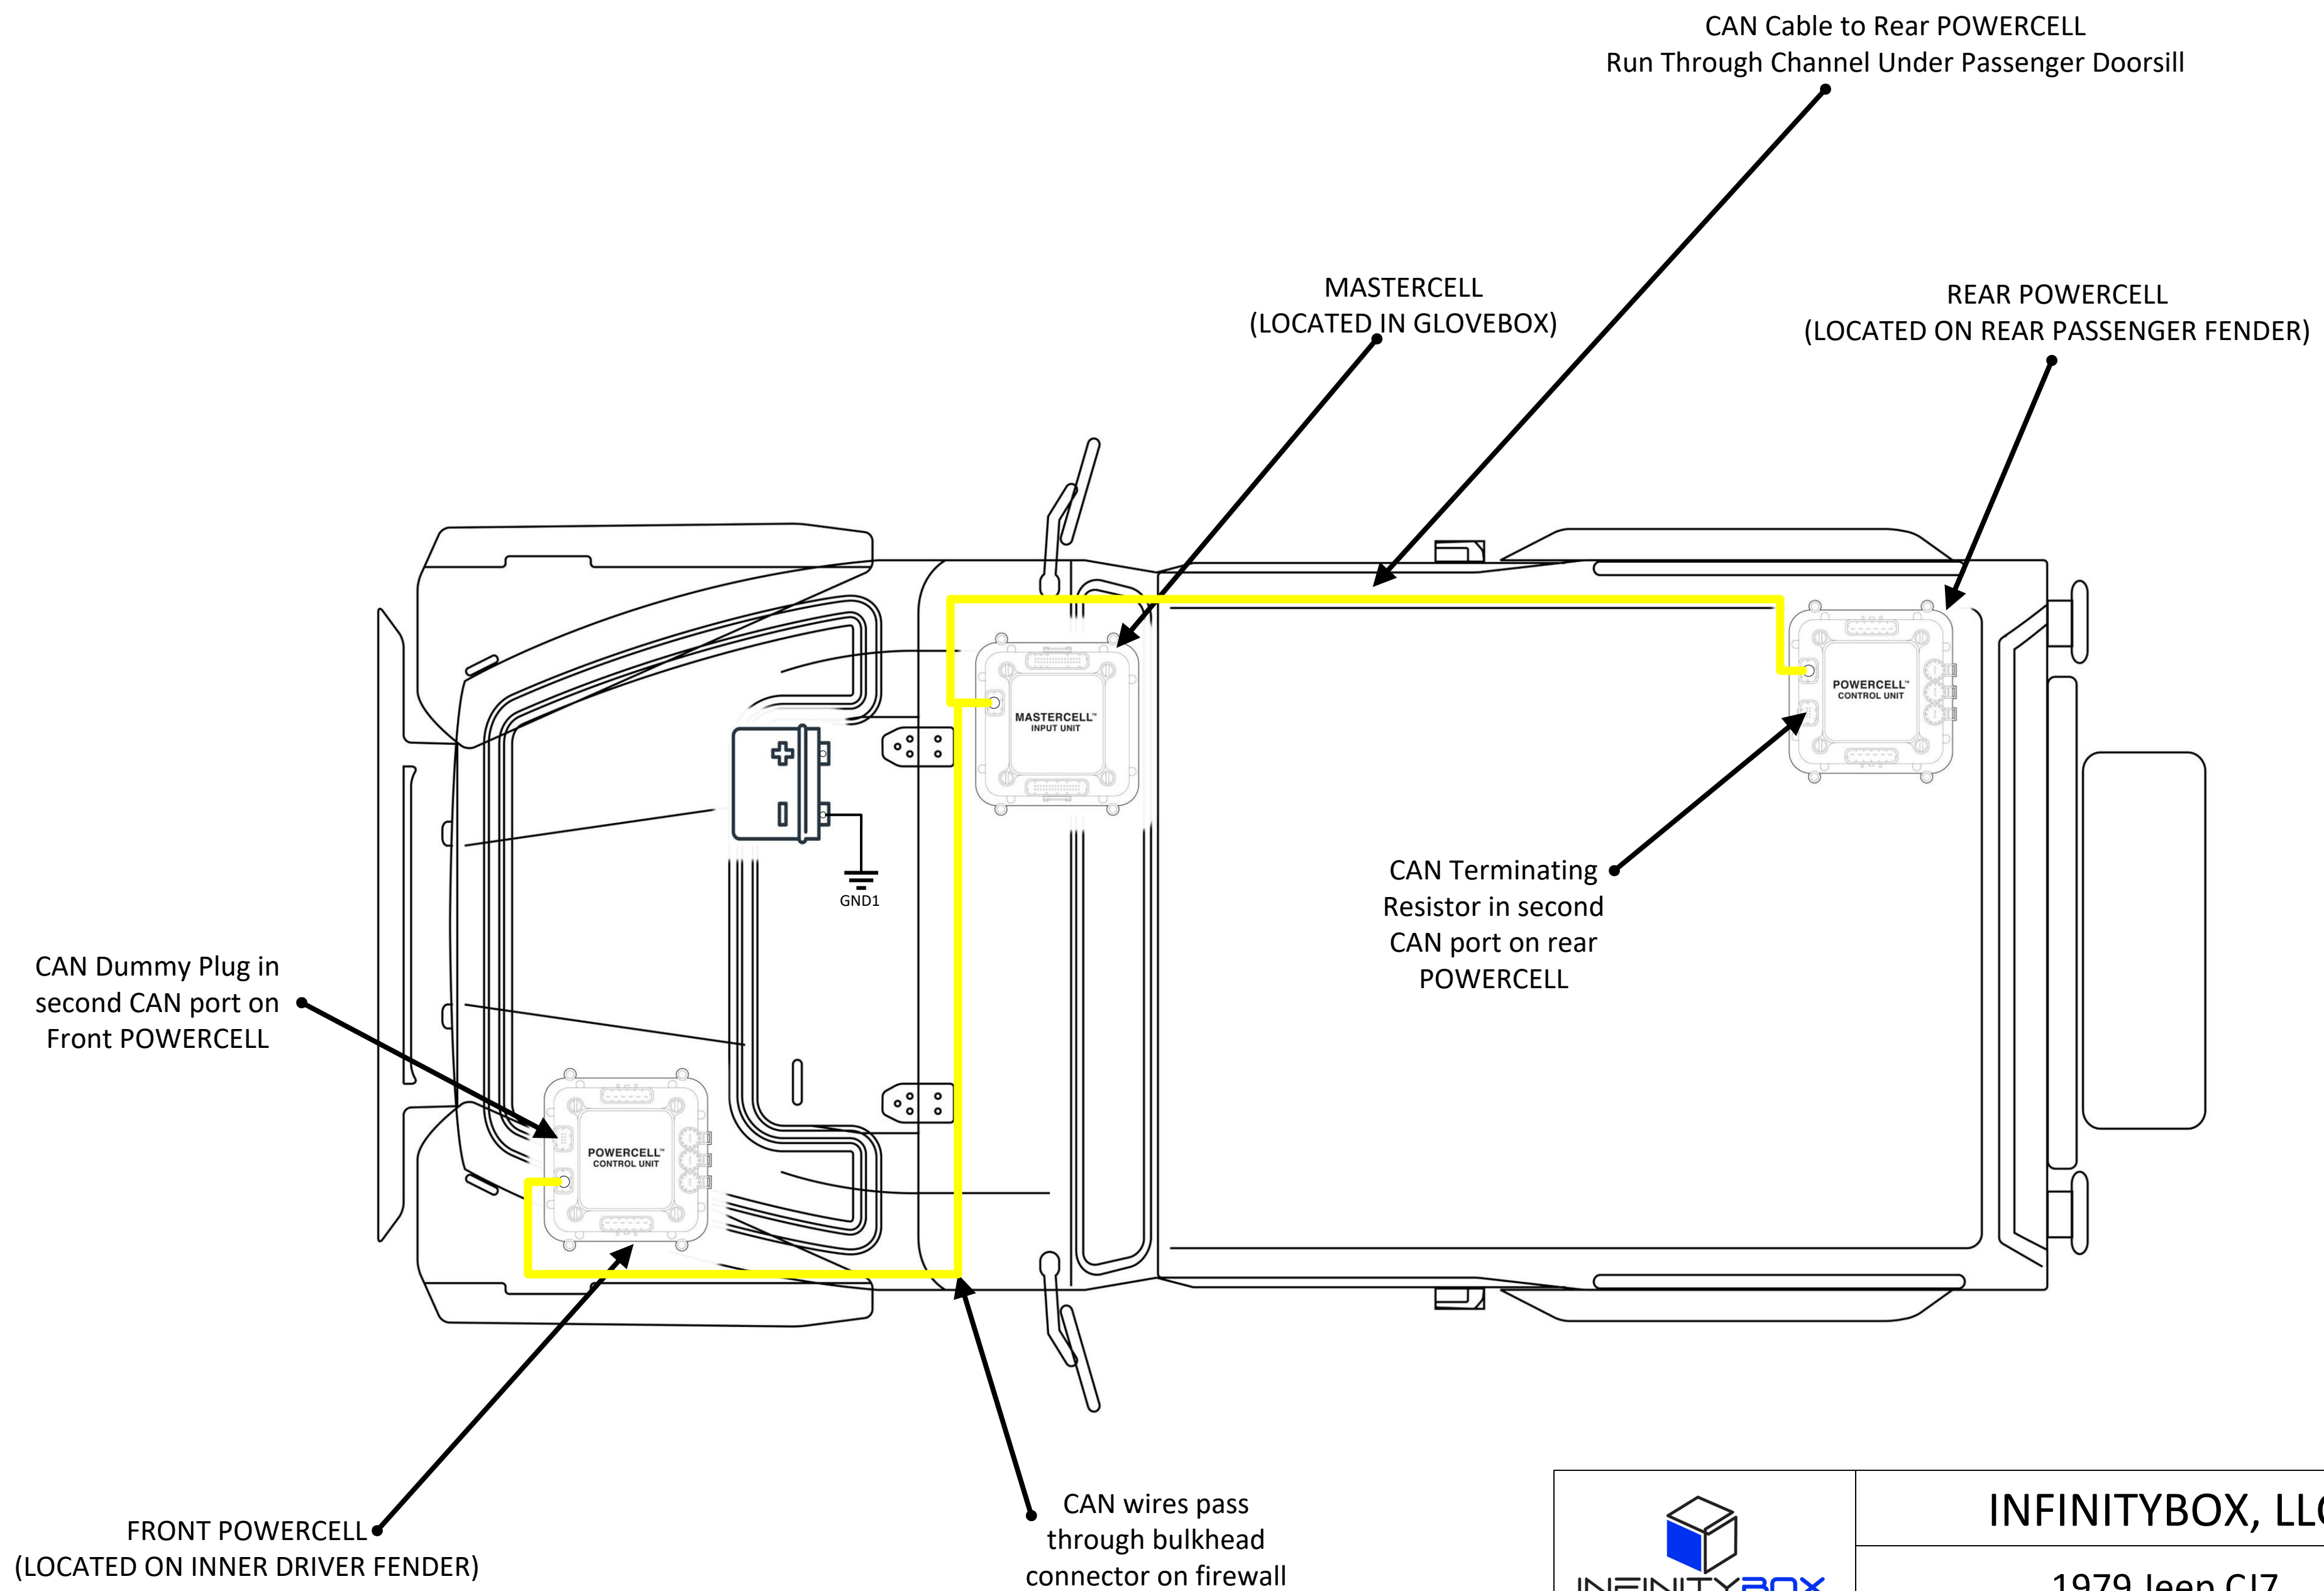

- NOTES:
1. Carefully read and understand all instructions and manual for your Infinitybox system before wiring. Contact technical support with questions.
 2. Wiring diagrams are intended for reference only. See your manual and specific configuration sheet for proper wire identification.
 3. Some wires omitted for clarity. See your manual for details.
 4. Wire locations on connectors are for reference only. This diagram does not show specific connector cavities. Contact Infinitybox technical support for details.

	INFINITYBOX, LLC			
	1979 Jeep CJ7 CAN Cable Routing			
Copyright 2022 Infinitybox, LLC All Rights Reserved.	SIZE C	FSCM NO	DWG NO JEEP 02	REV A
	SCALE N/A		SHEET	1 OF 1