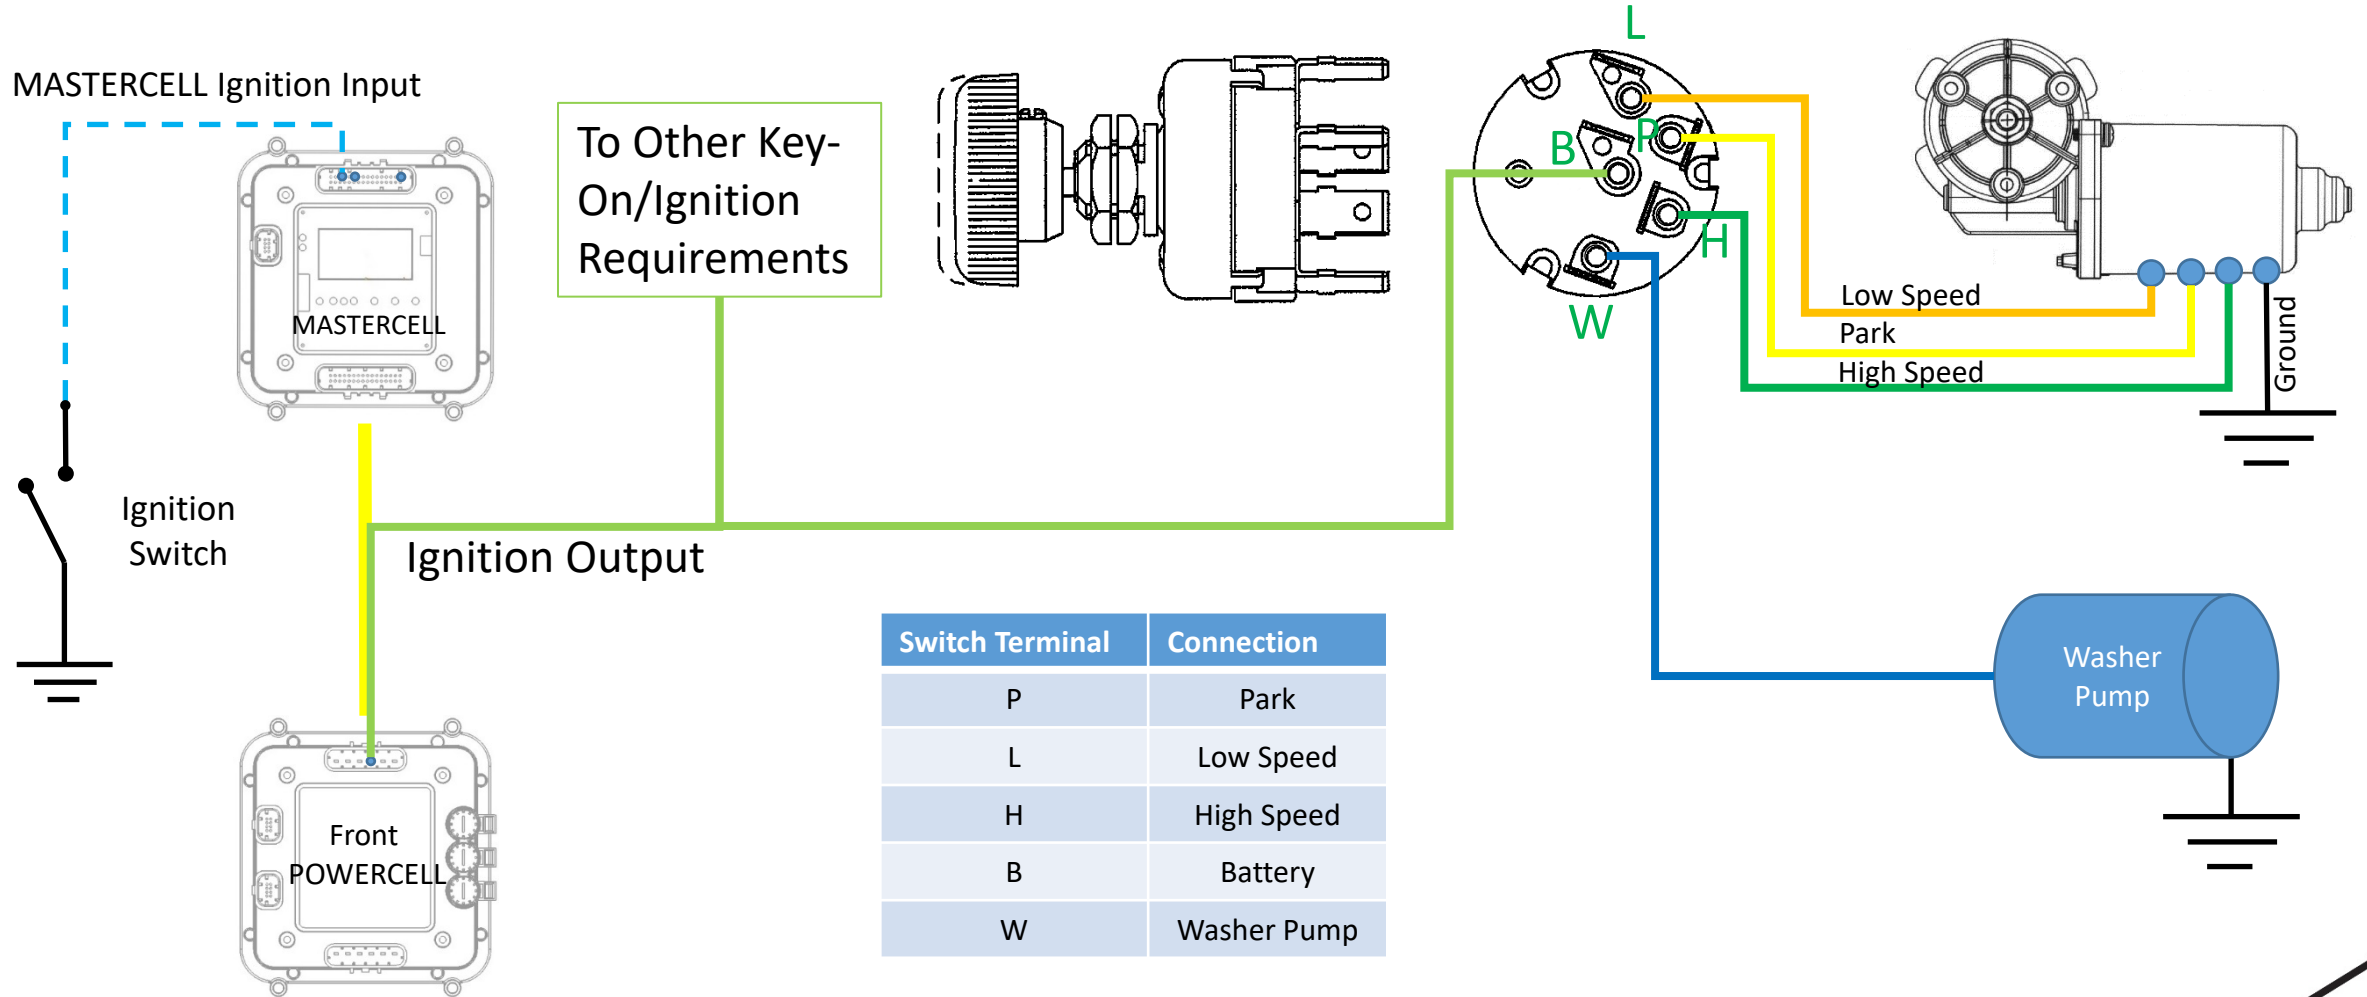

Wiring Windshield Wiper Switch

Switch Terminal	Connection
P	Park
L	Low Speed
H	High Speed
B	Battery
W	Washer Pump

NOTE: Infinitybox Wire Colors & Connector Positions will vary for different kits. See the Configuration Sheet that came with your kit for exact wire colors and locations. Some wires omitted for clarity. Follow the instructions that came with your kit for complete details.