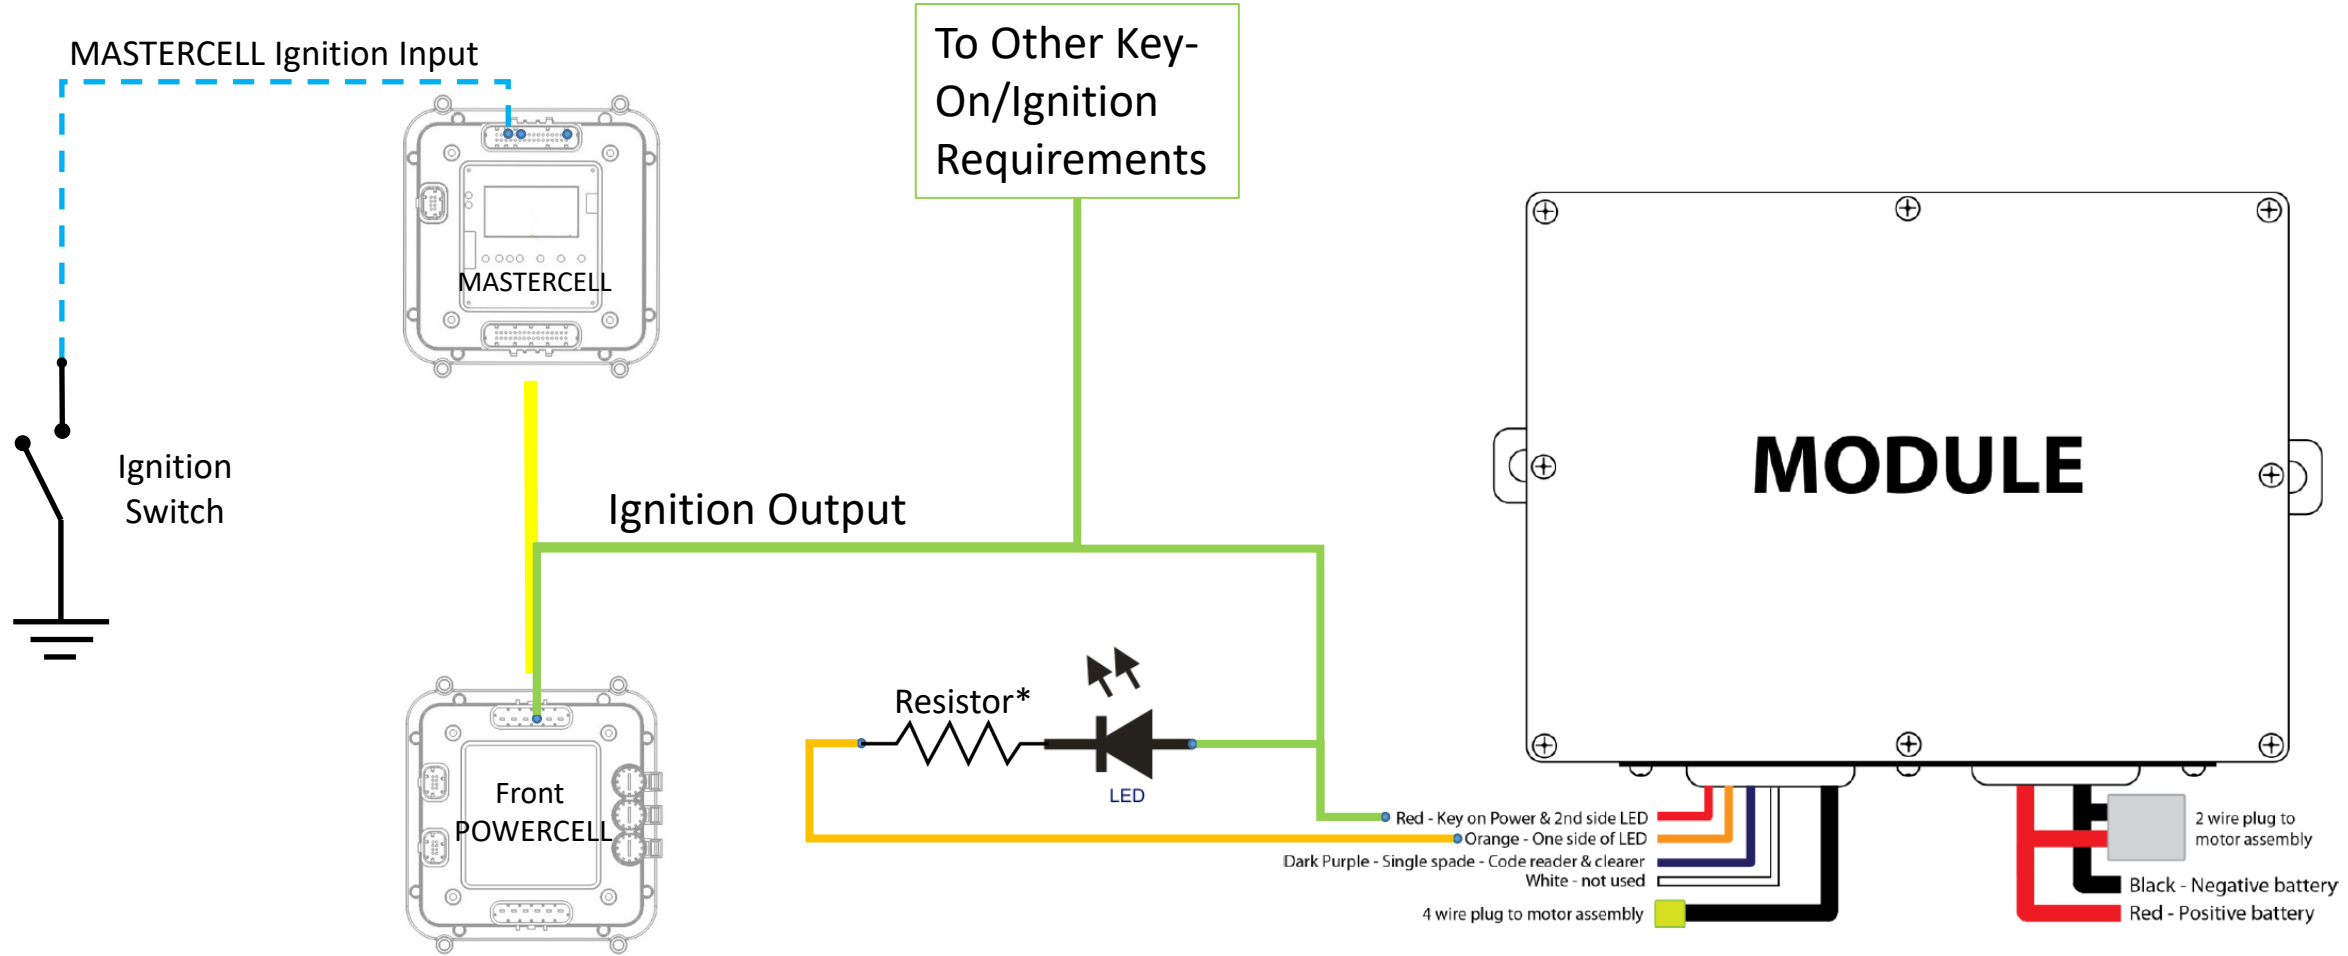

Wiring Uni-Steer Electra Steer Column

* Size the value of this resistor based on the maximum current spec for your LED.

NOTE: Infinitybox Wire Colors & Connector Positions will vary for different kits. See the Configuration Sheet that came with your kit for exact wire colors and locations. Some wires omitted for clarity. Follow the instructions that came with your kit for complete details.