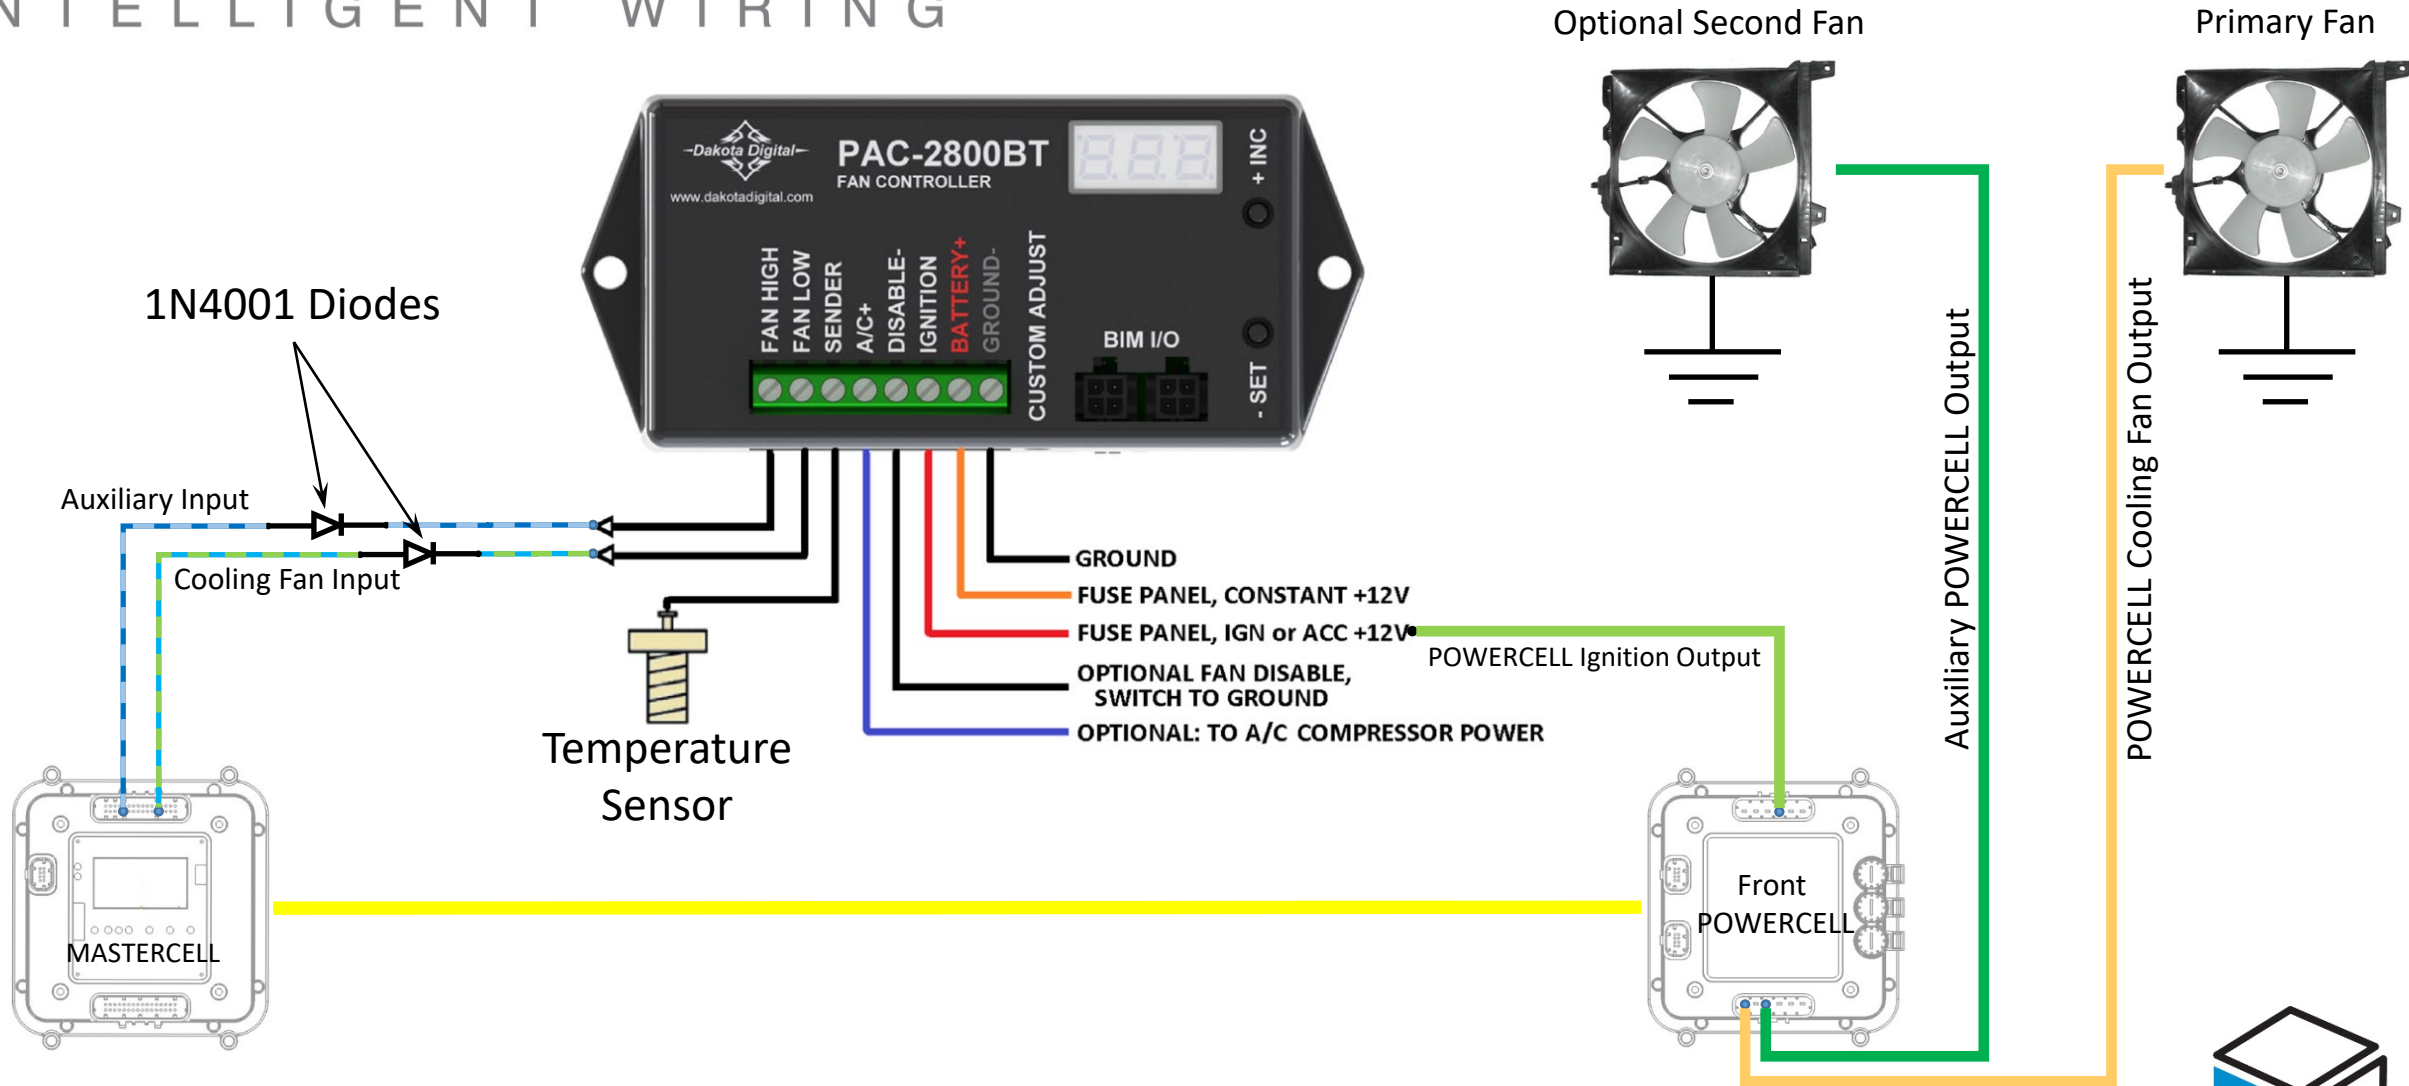

Wiring Dakota Digital Fan Controller

NOTE: Infinitybox Wire Colors & Connector Positions will vary for different kits. See the Configuration Sheet that came with your kit for exact wire colors and locations. Some wires omitted for clarity. Follow the instructions that came with your kit for complete details.