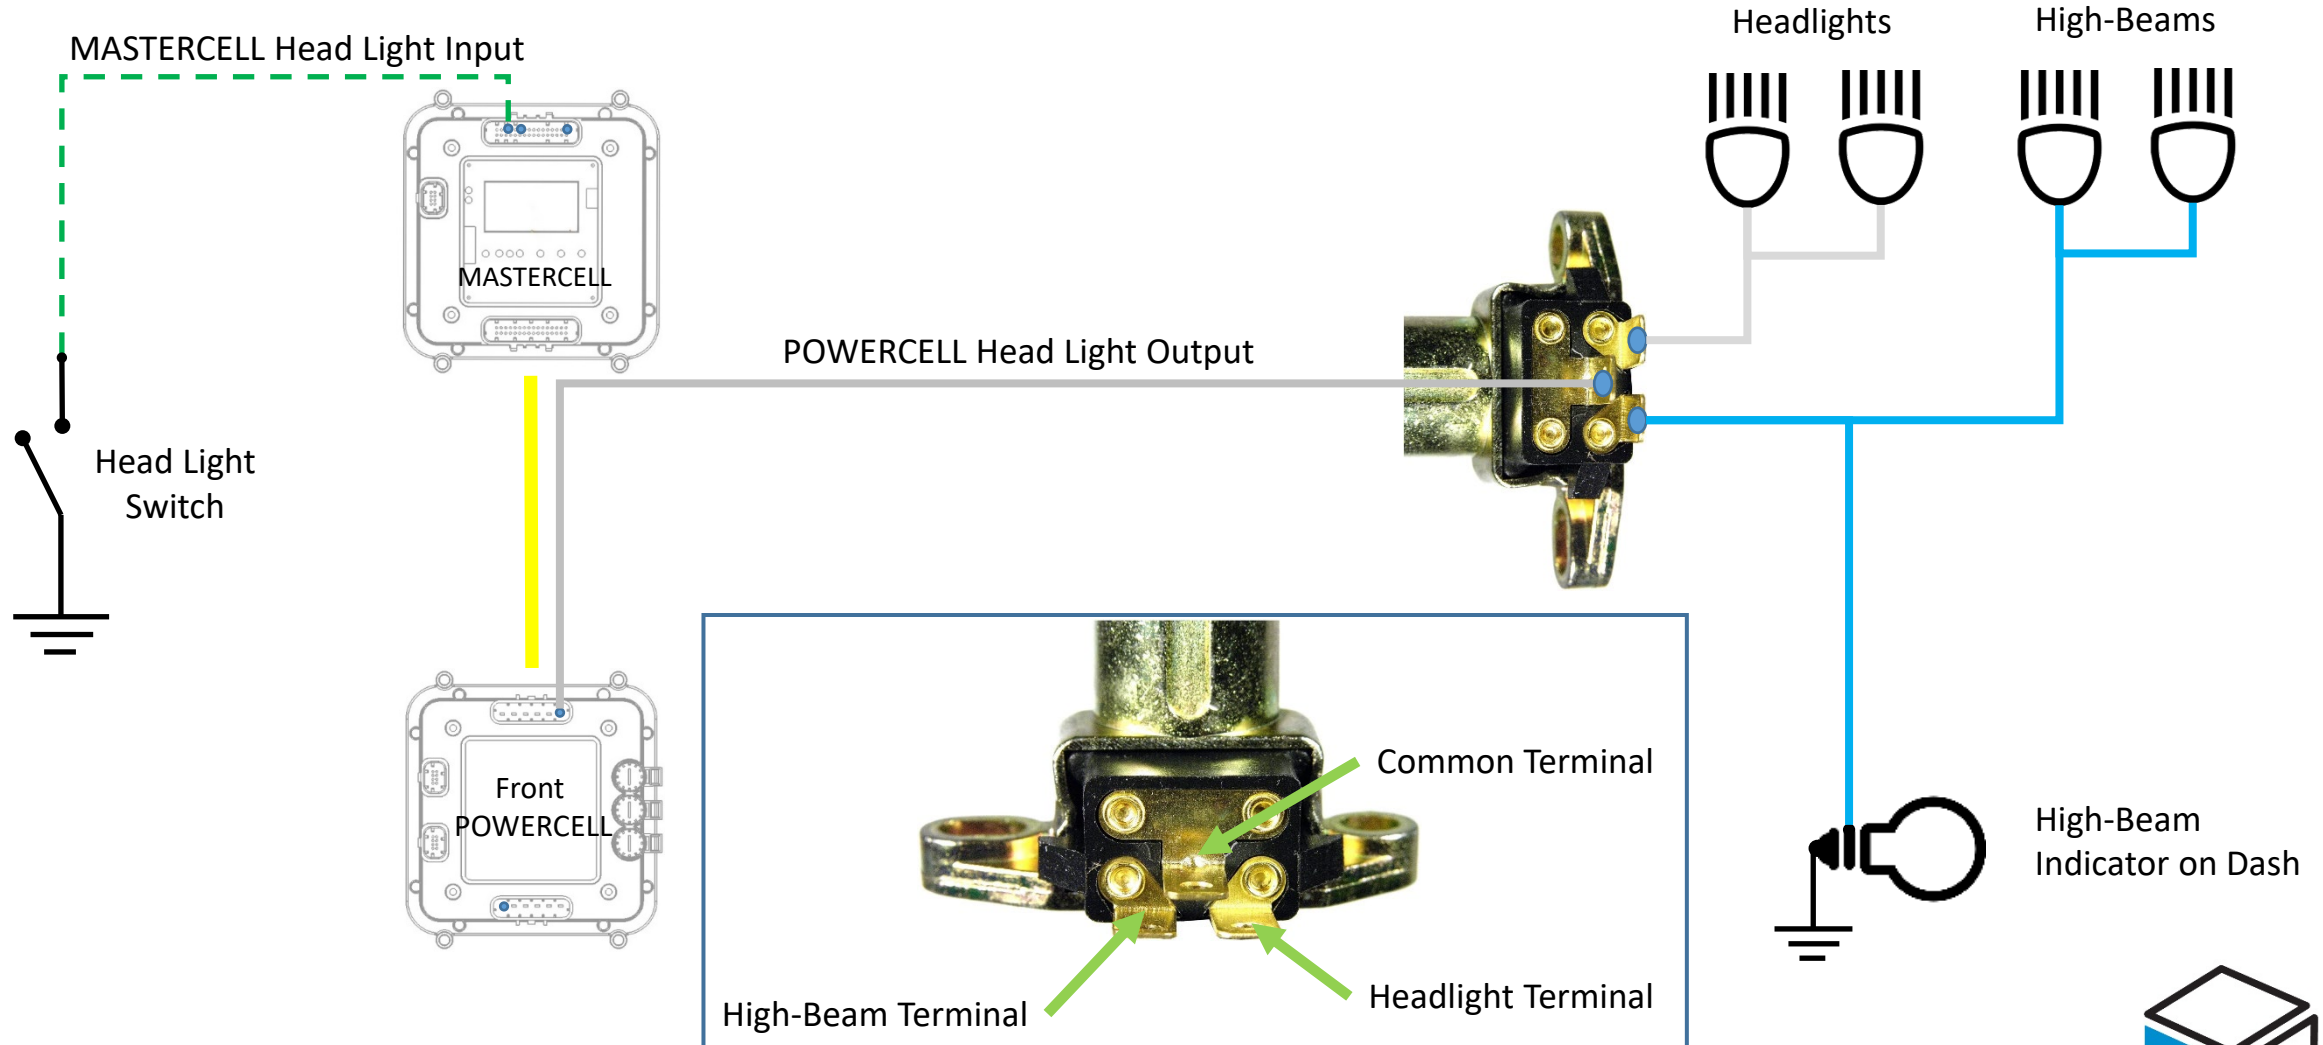

## Wiring Floor Headlight Dimmer Switch

\*NOTE: Infinitybox Wire Colors & Connector Positions will vary for different kits. See the Configuration Sheet that came with your kit for exact wire colors and locations. Some wires omitted for clarity. Follow the instructions that came with your kit for complete details.