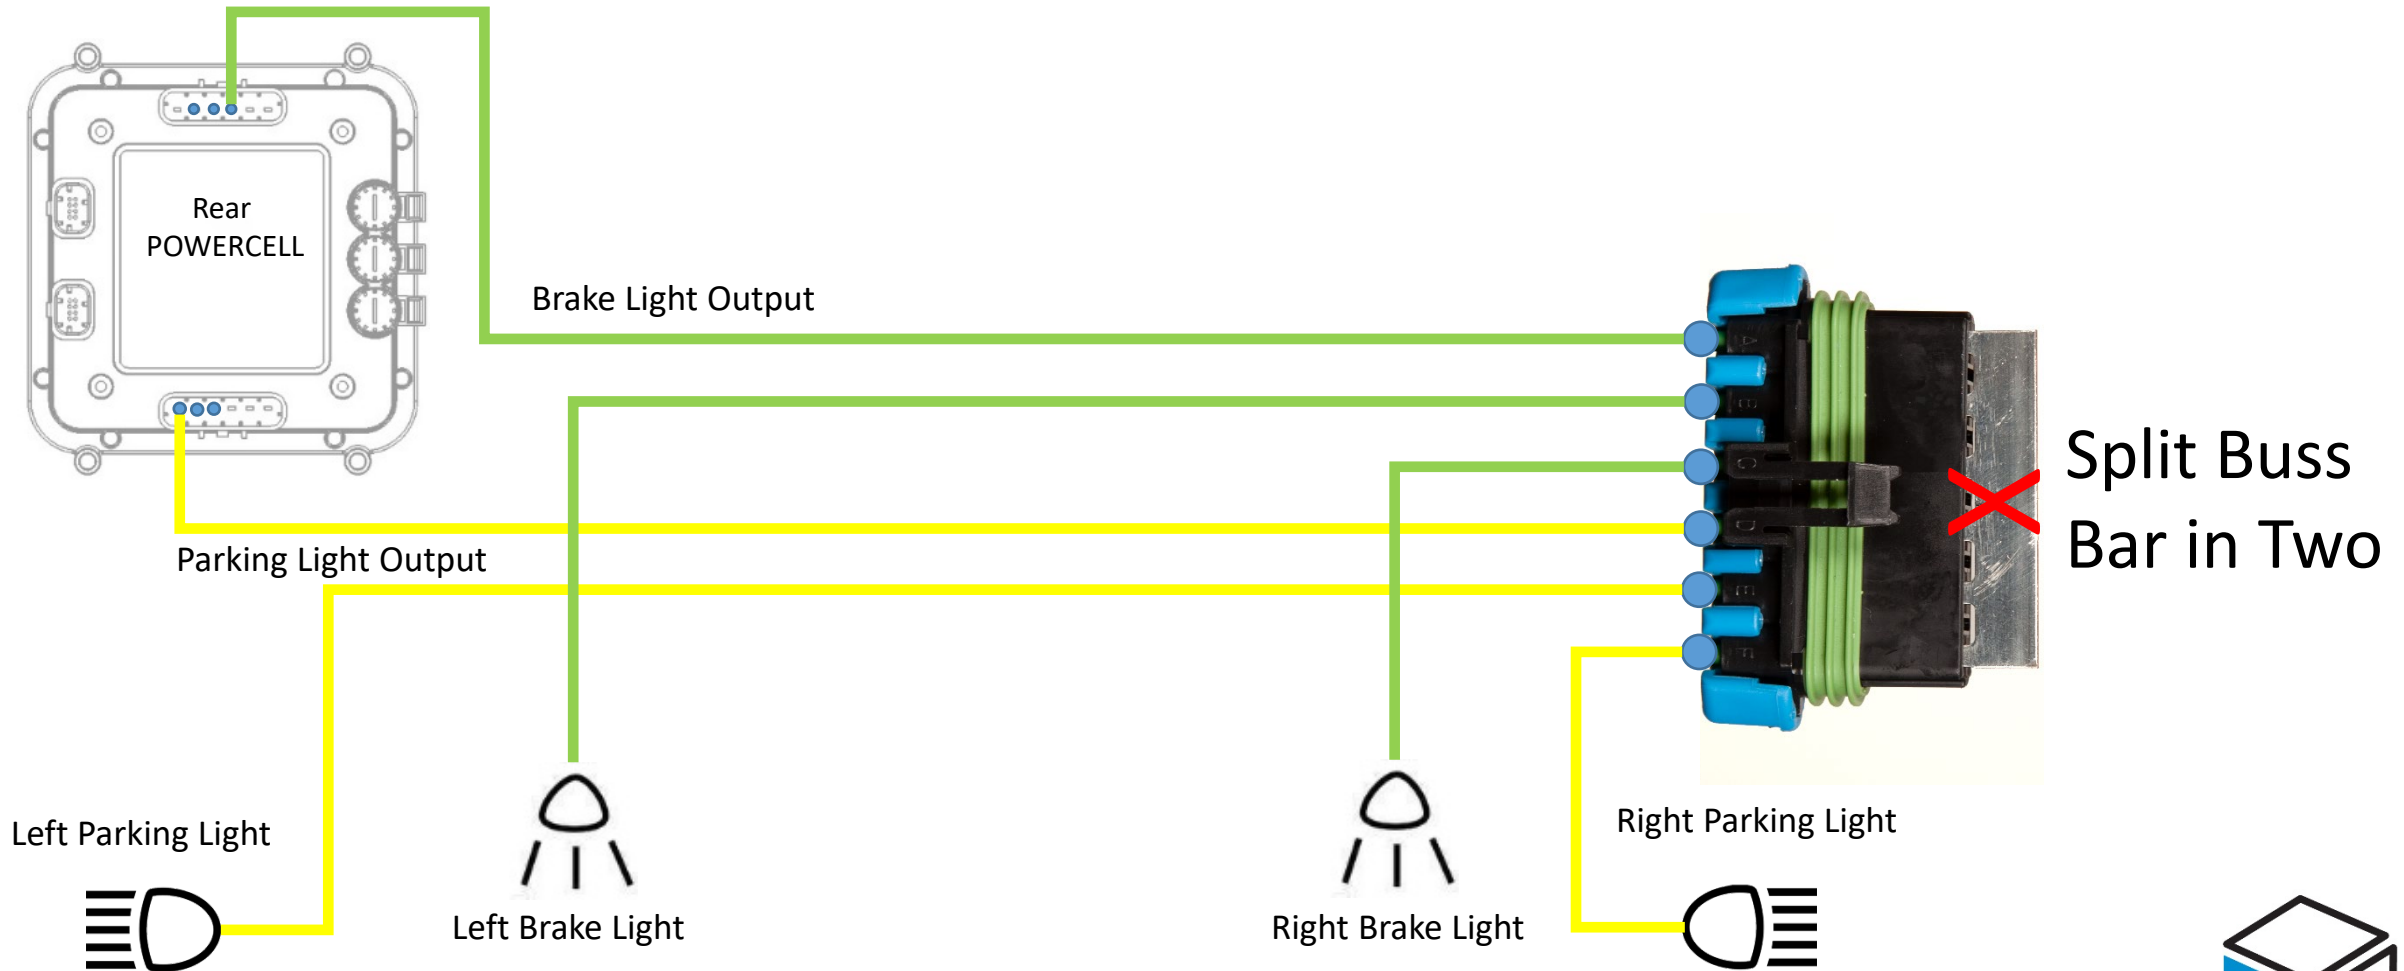

Wiring Rear Parking & Brake Lights with Splice Saver Kit

*NOTE: Infinitybox wire Colors & Connector Positions will vary for different kits. See the Configuration Sheet that came with your kit for exact wire colors and locations. Some wires omitted for clarity. Follow the instructions that came with your kit for complete details.