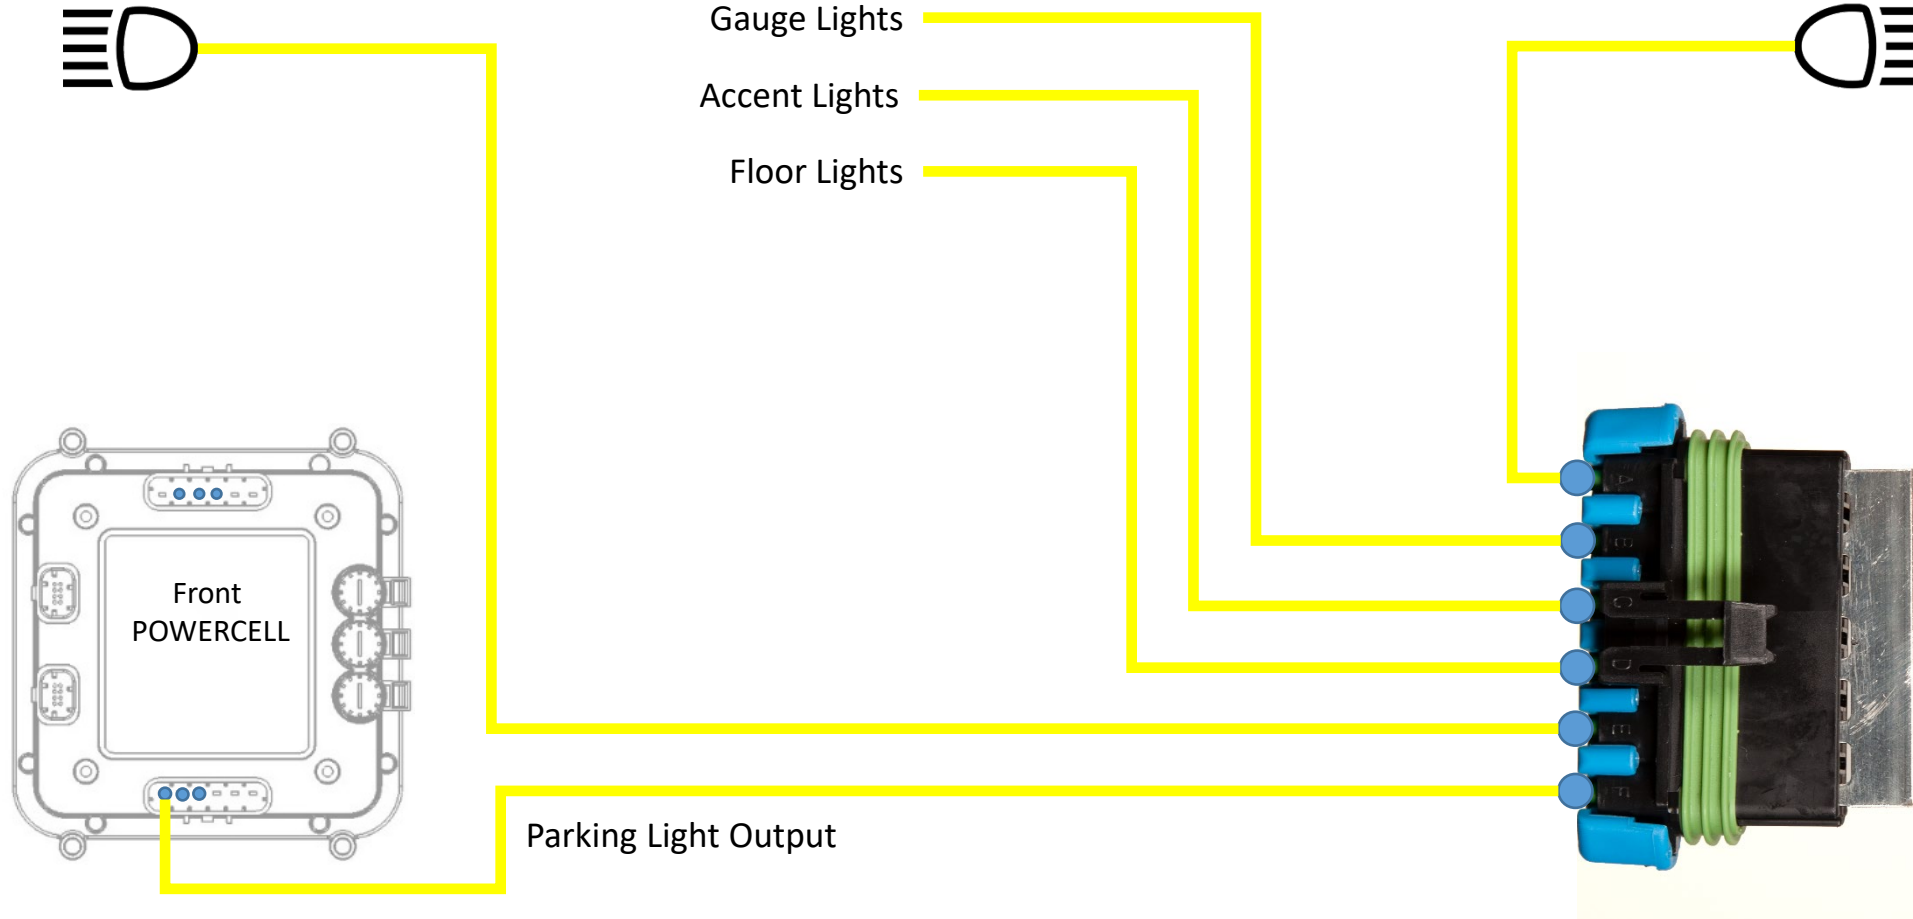

INFINITYBOX Wiring Parking Lights with Splice Saver Kit

INTELLIGENT WIRING

Left Parking Light

Right Parking Light

*NOTE: Infinitybox wire Colors & Connector Positions will vary for different kits. See the Configuration Sheet that came with your kit for exact wire colors and locations. Some wires omitted for clarity. Follow the instructions that came with your kit for complete details.