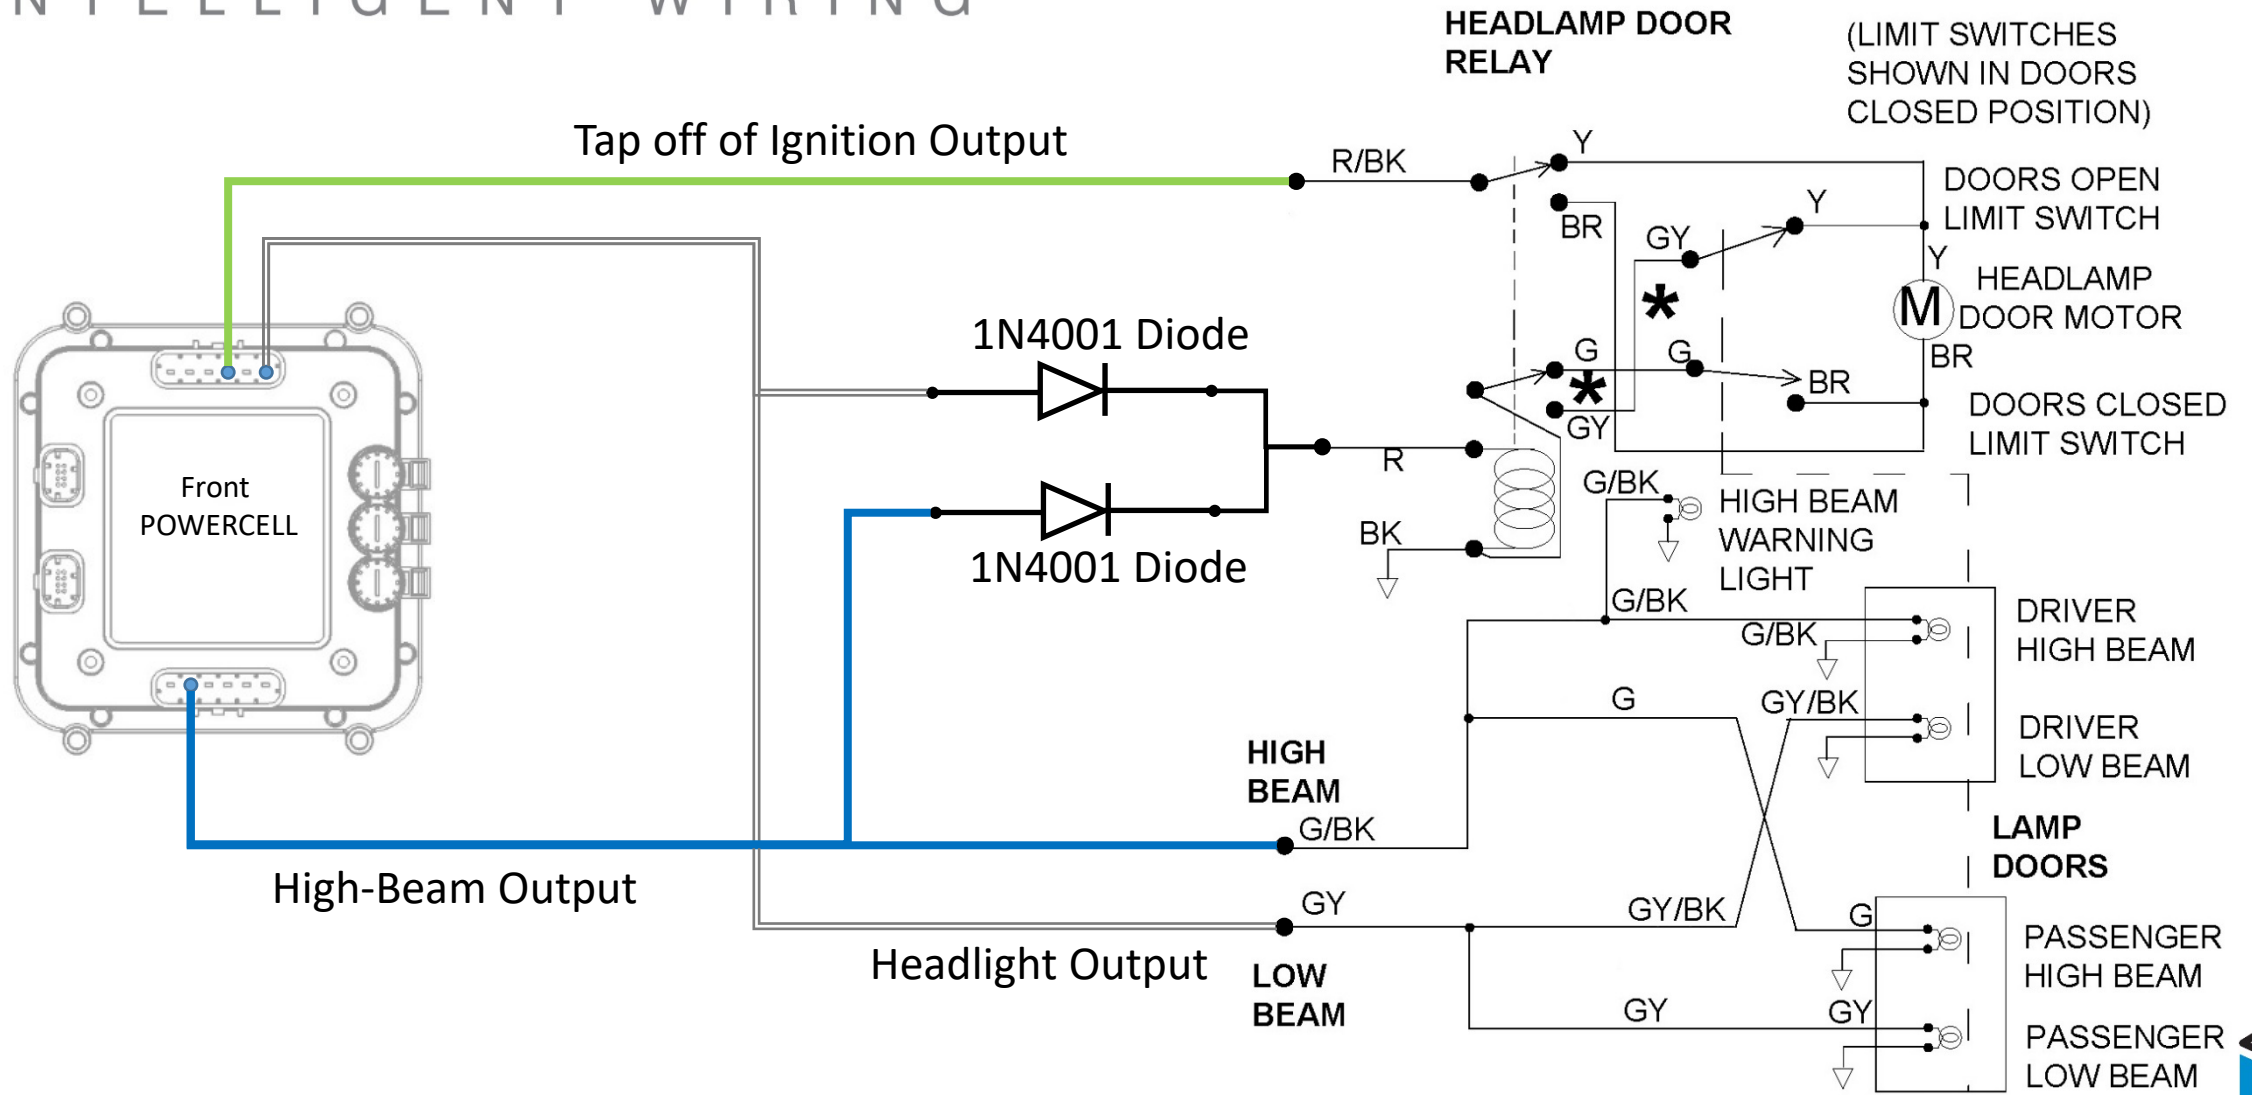

## Pantera Headlight Motor Wiring

\*NOTE: Infinitybox wire Colors & Connector Positions will vary for different kits. See the Configuration Sheet that came with your kit for exact wire colors and locations.