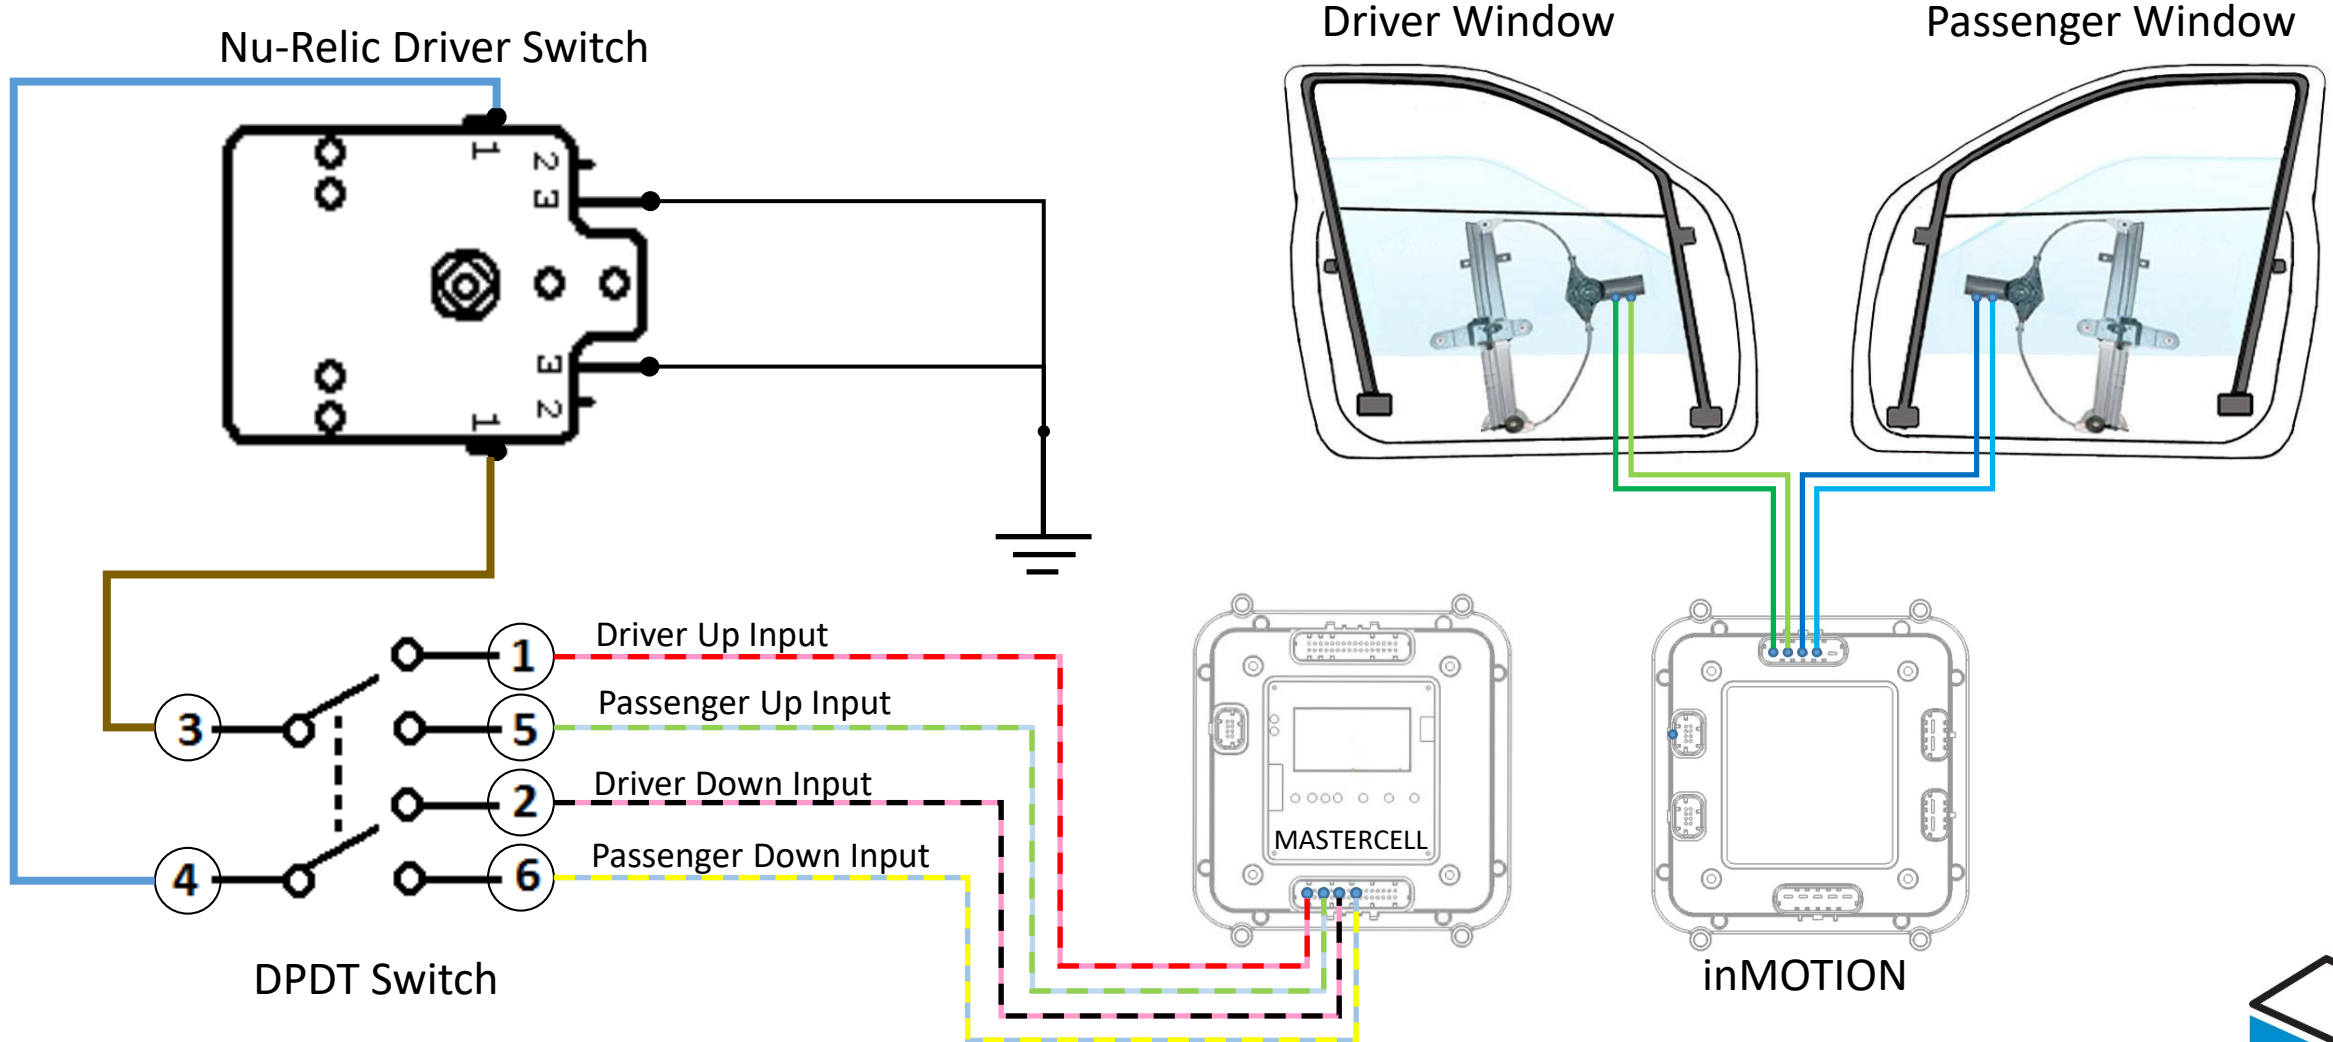

Nu-Crank Master Switch Wiring

*NOTE: Infinitybox wire colors & connector positions will vary for different kits. See the Configuration Sheet that came with your kit for exact wire colors and locations.

** NOTE: This wiring diagram has some wires omitted for clarity. See the instruction manual that came with your kit for all the details.