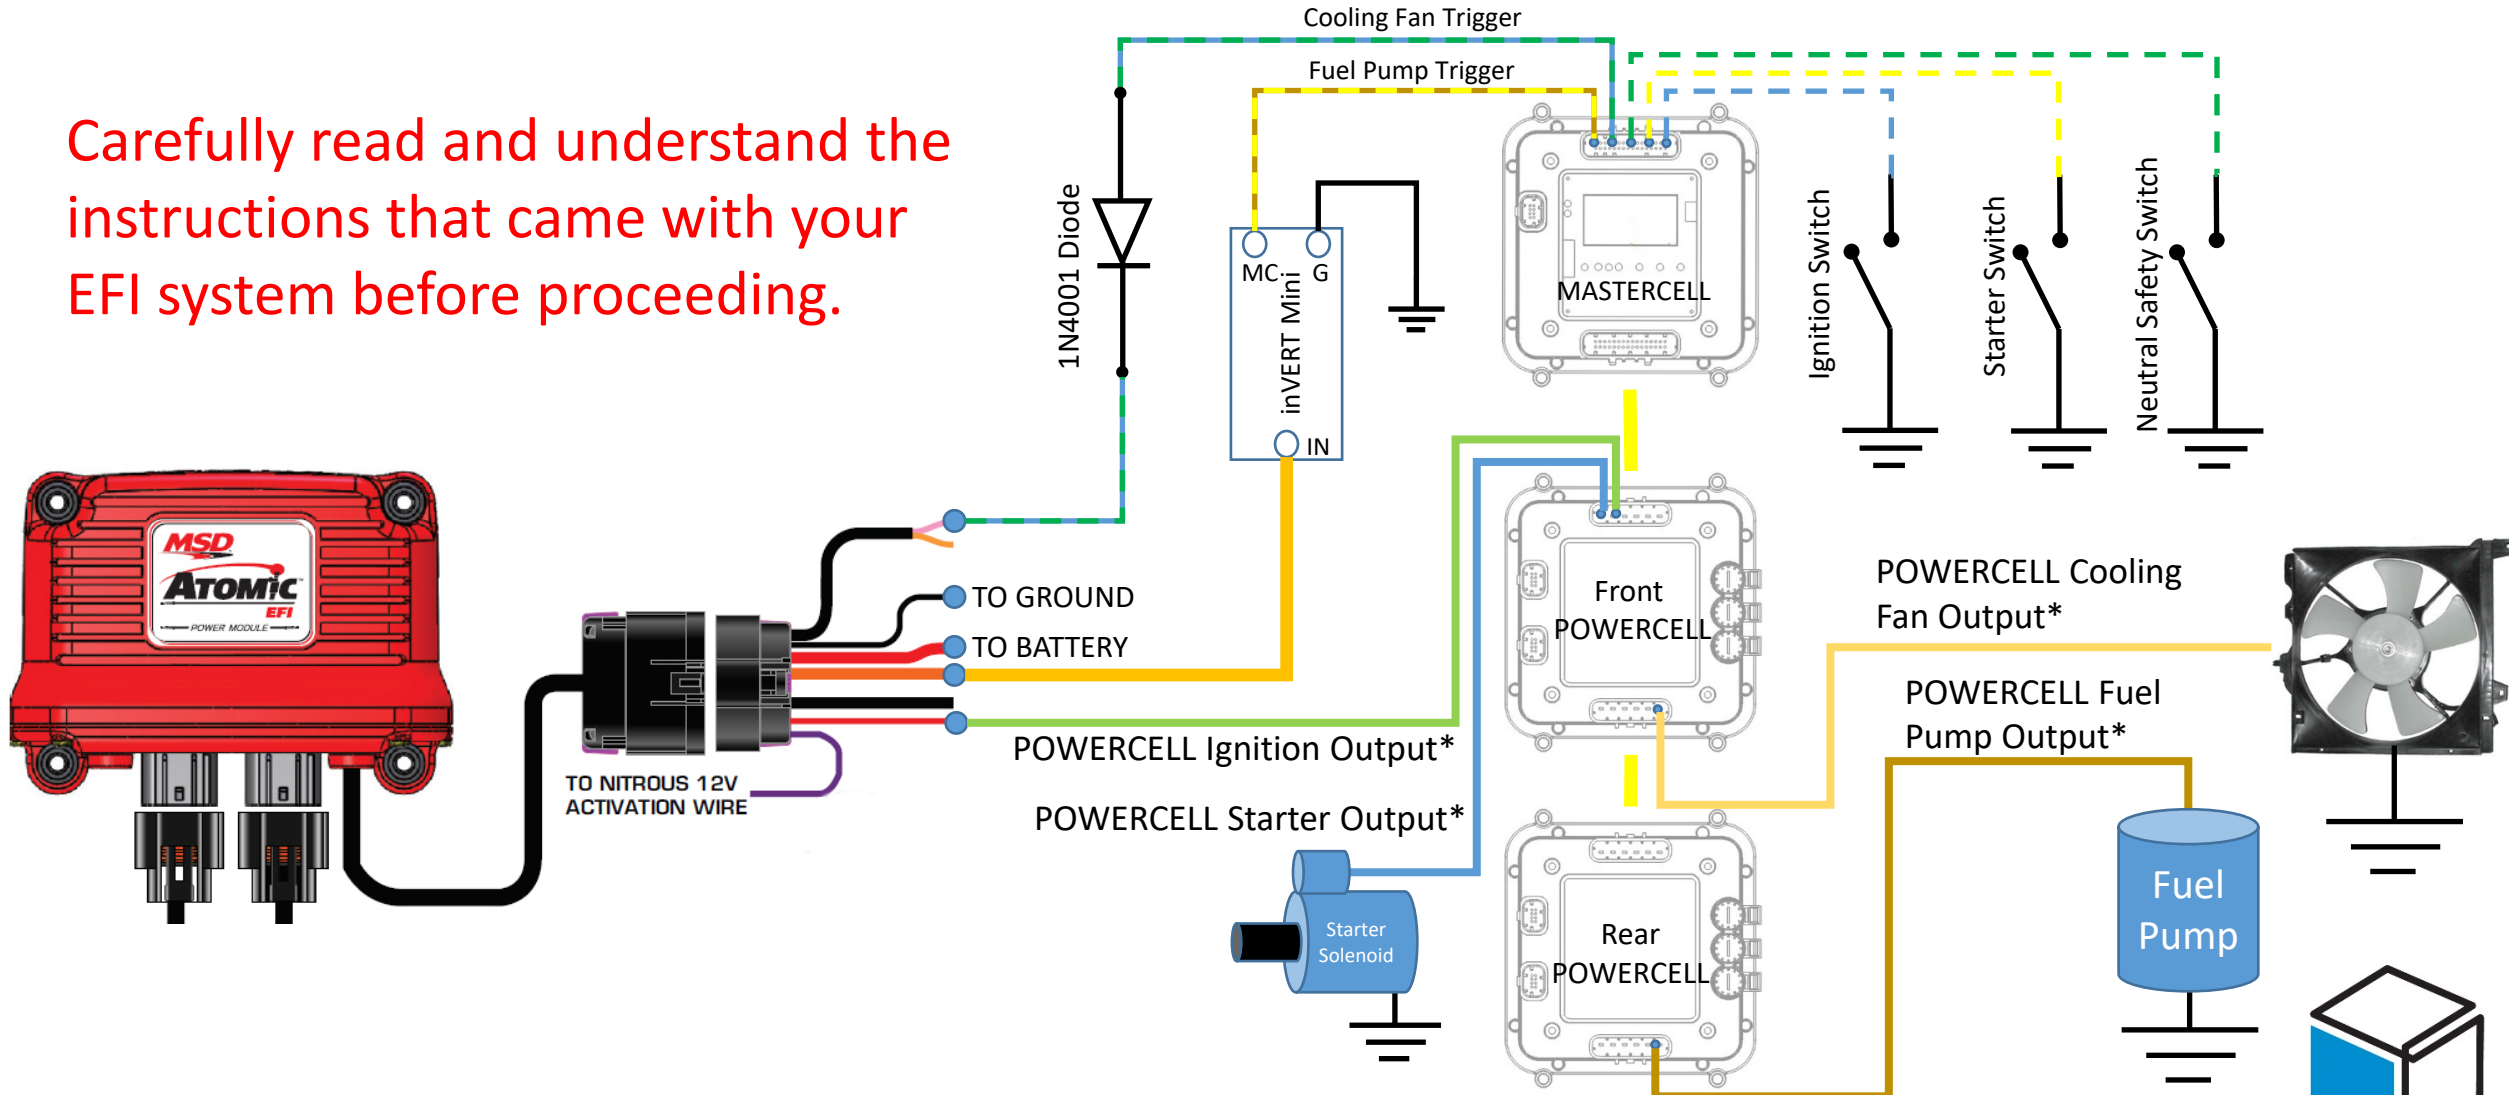

INFINITYBOX INTELLIGENT WIRING Wiring the MSD Atomic EFI Power Module

Carefully read and understand the instructions that came with your EFI system before proceeding.

*NOTE: Infinitybox wire Colors & Connector Positions will vary for different kits. See the Configuration Sheet that came with your kit for exact wire colors and locations.