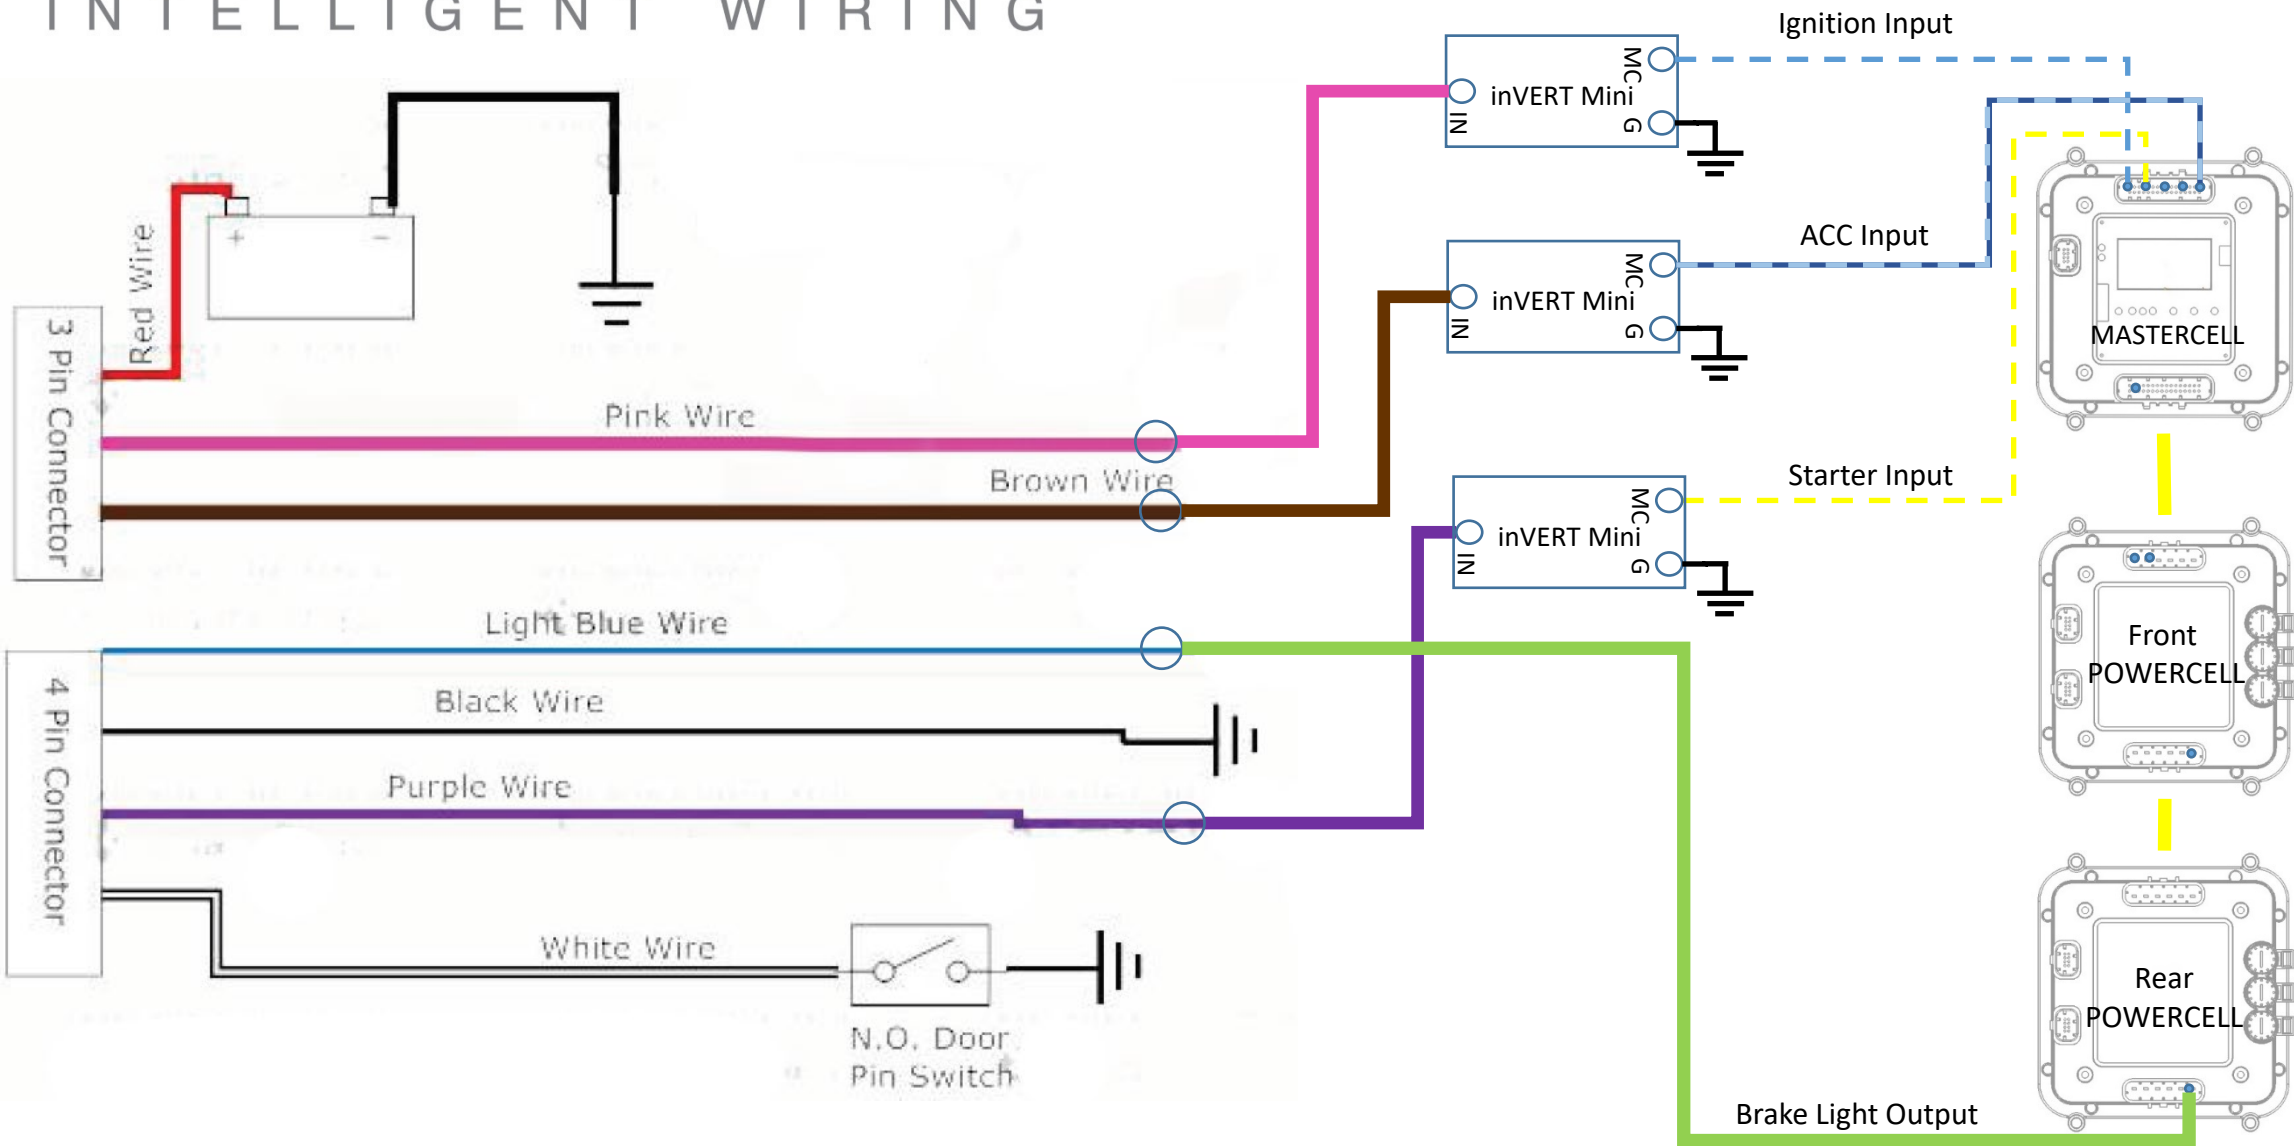

Wiring the IDIDIT id.TOUCH PKE

*NOTE: Infinitybox wire colors & connector Positions will vary for different kits. See the Configuration Sheet that came with your kit for exact wire colors and locations.

IDIDIT id.TOUCH Optional Outputs

*NOTE: Infinitybox wire colors & connector Positions will vary for different kits. See the Configuration Sheet that came with your kit for exact wire colors and locations.