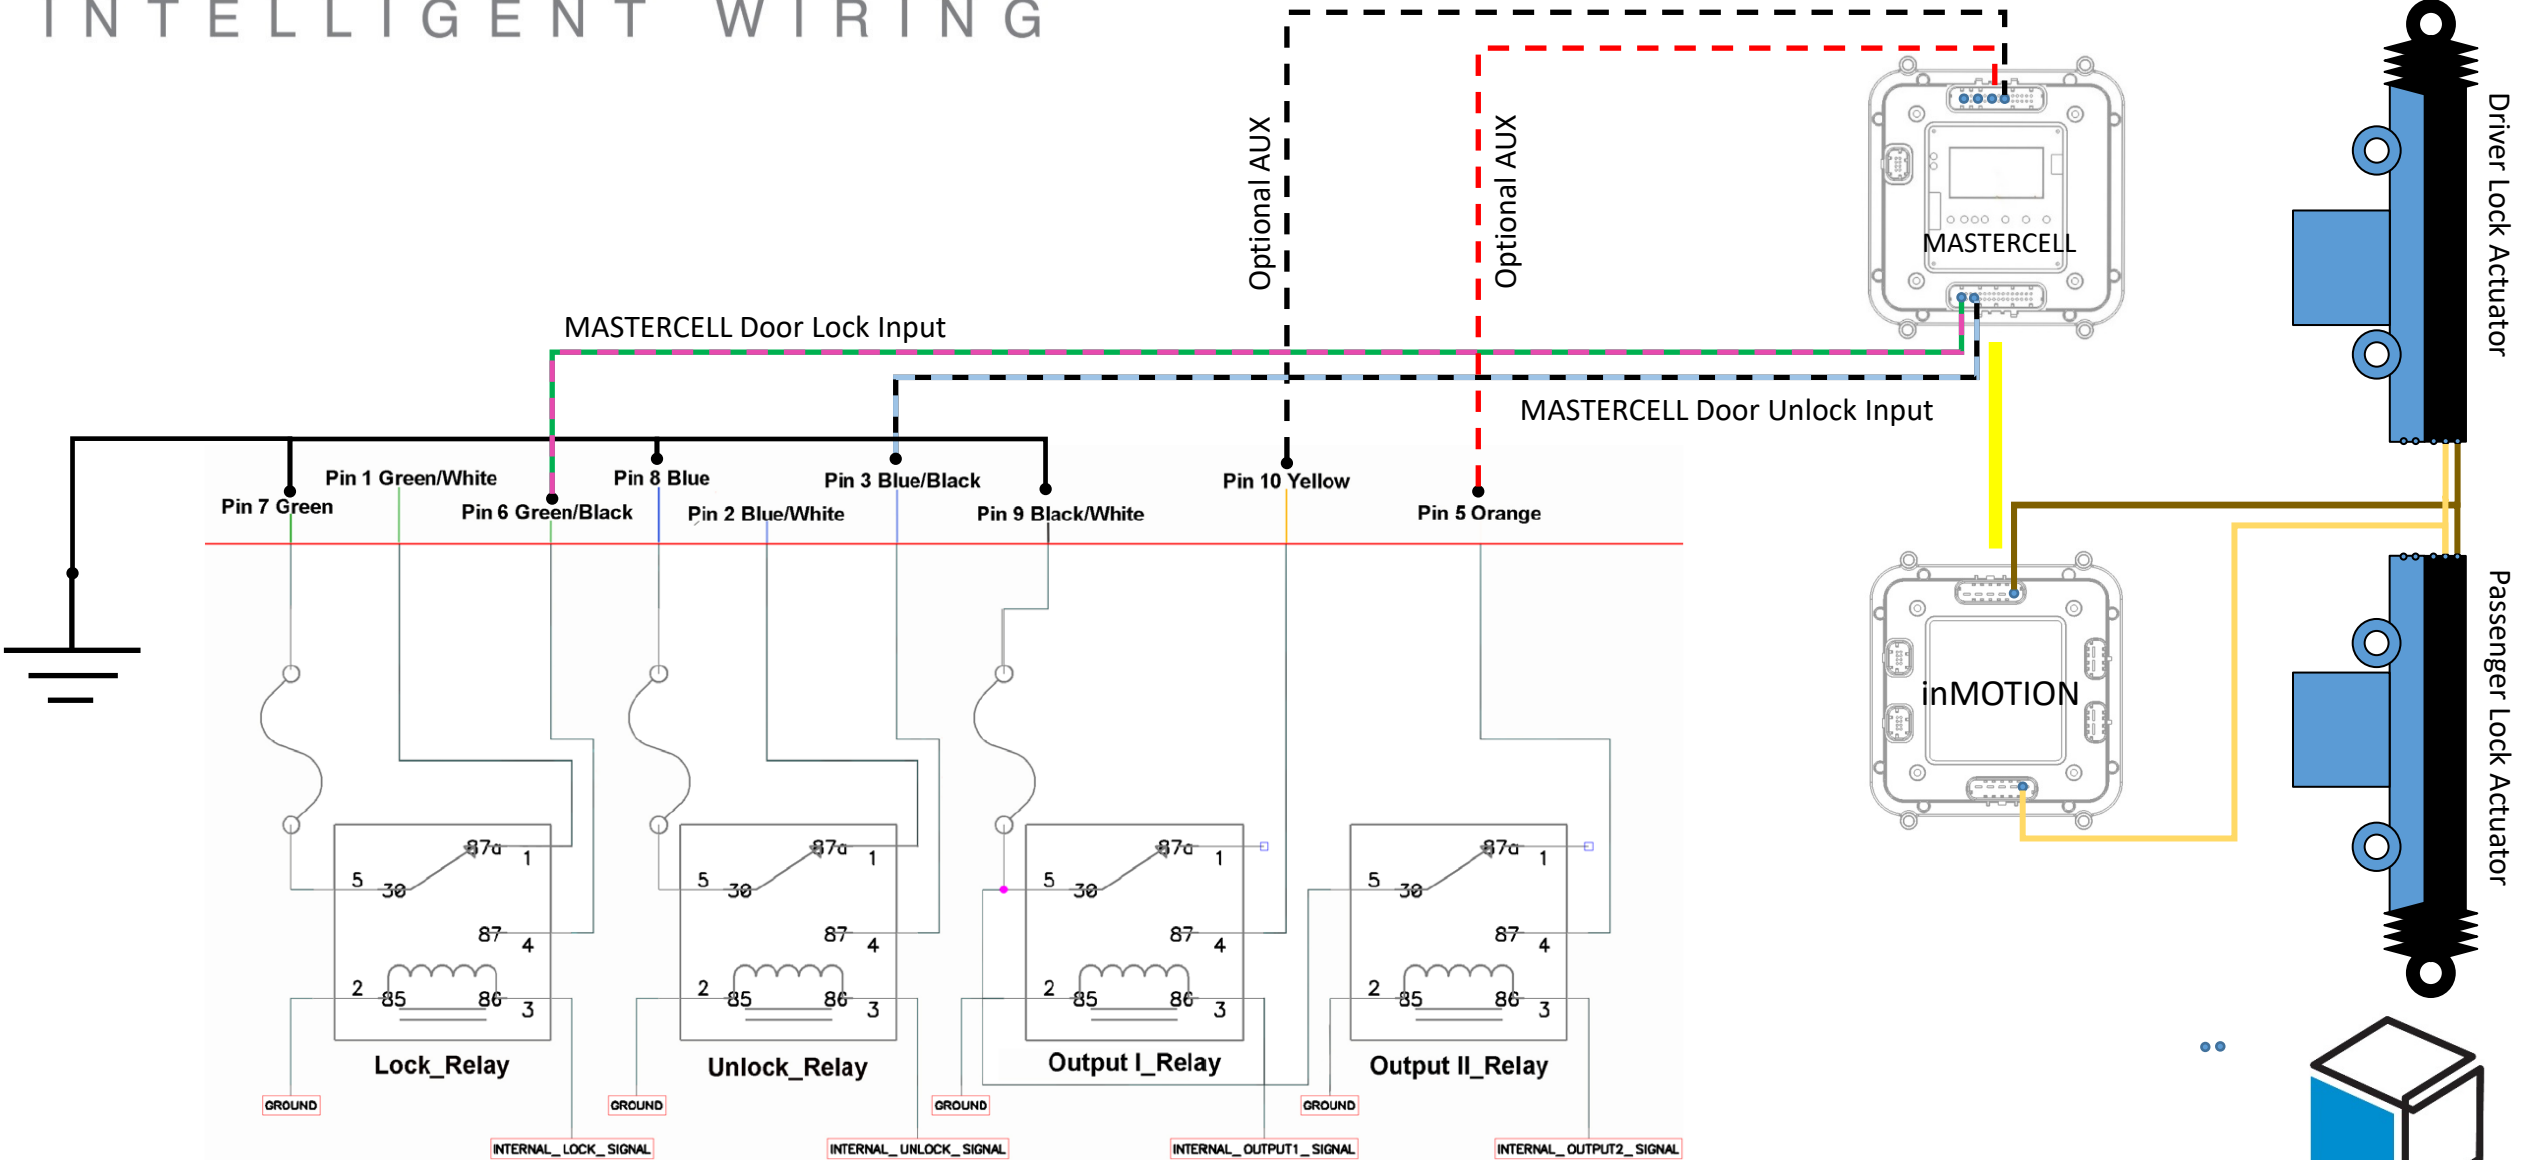

Wiring the IDIDIT id.TOUCH PKE

*NOTE: Infinitybox wire colors & connector Positions will vary for different kits. See the Configuration Sheet that came with your kit for exact wire colors and locations.

IDIDIT id.TOUCH Optional Outputs

*NOTE: Infinitybox wire colors & connector Positions will vary for different kits. See the Configuration Sheet that came with your kit for exact wire colors and locations.