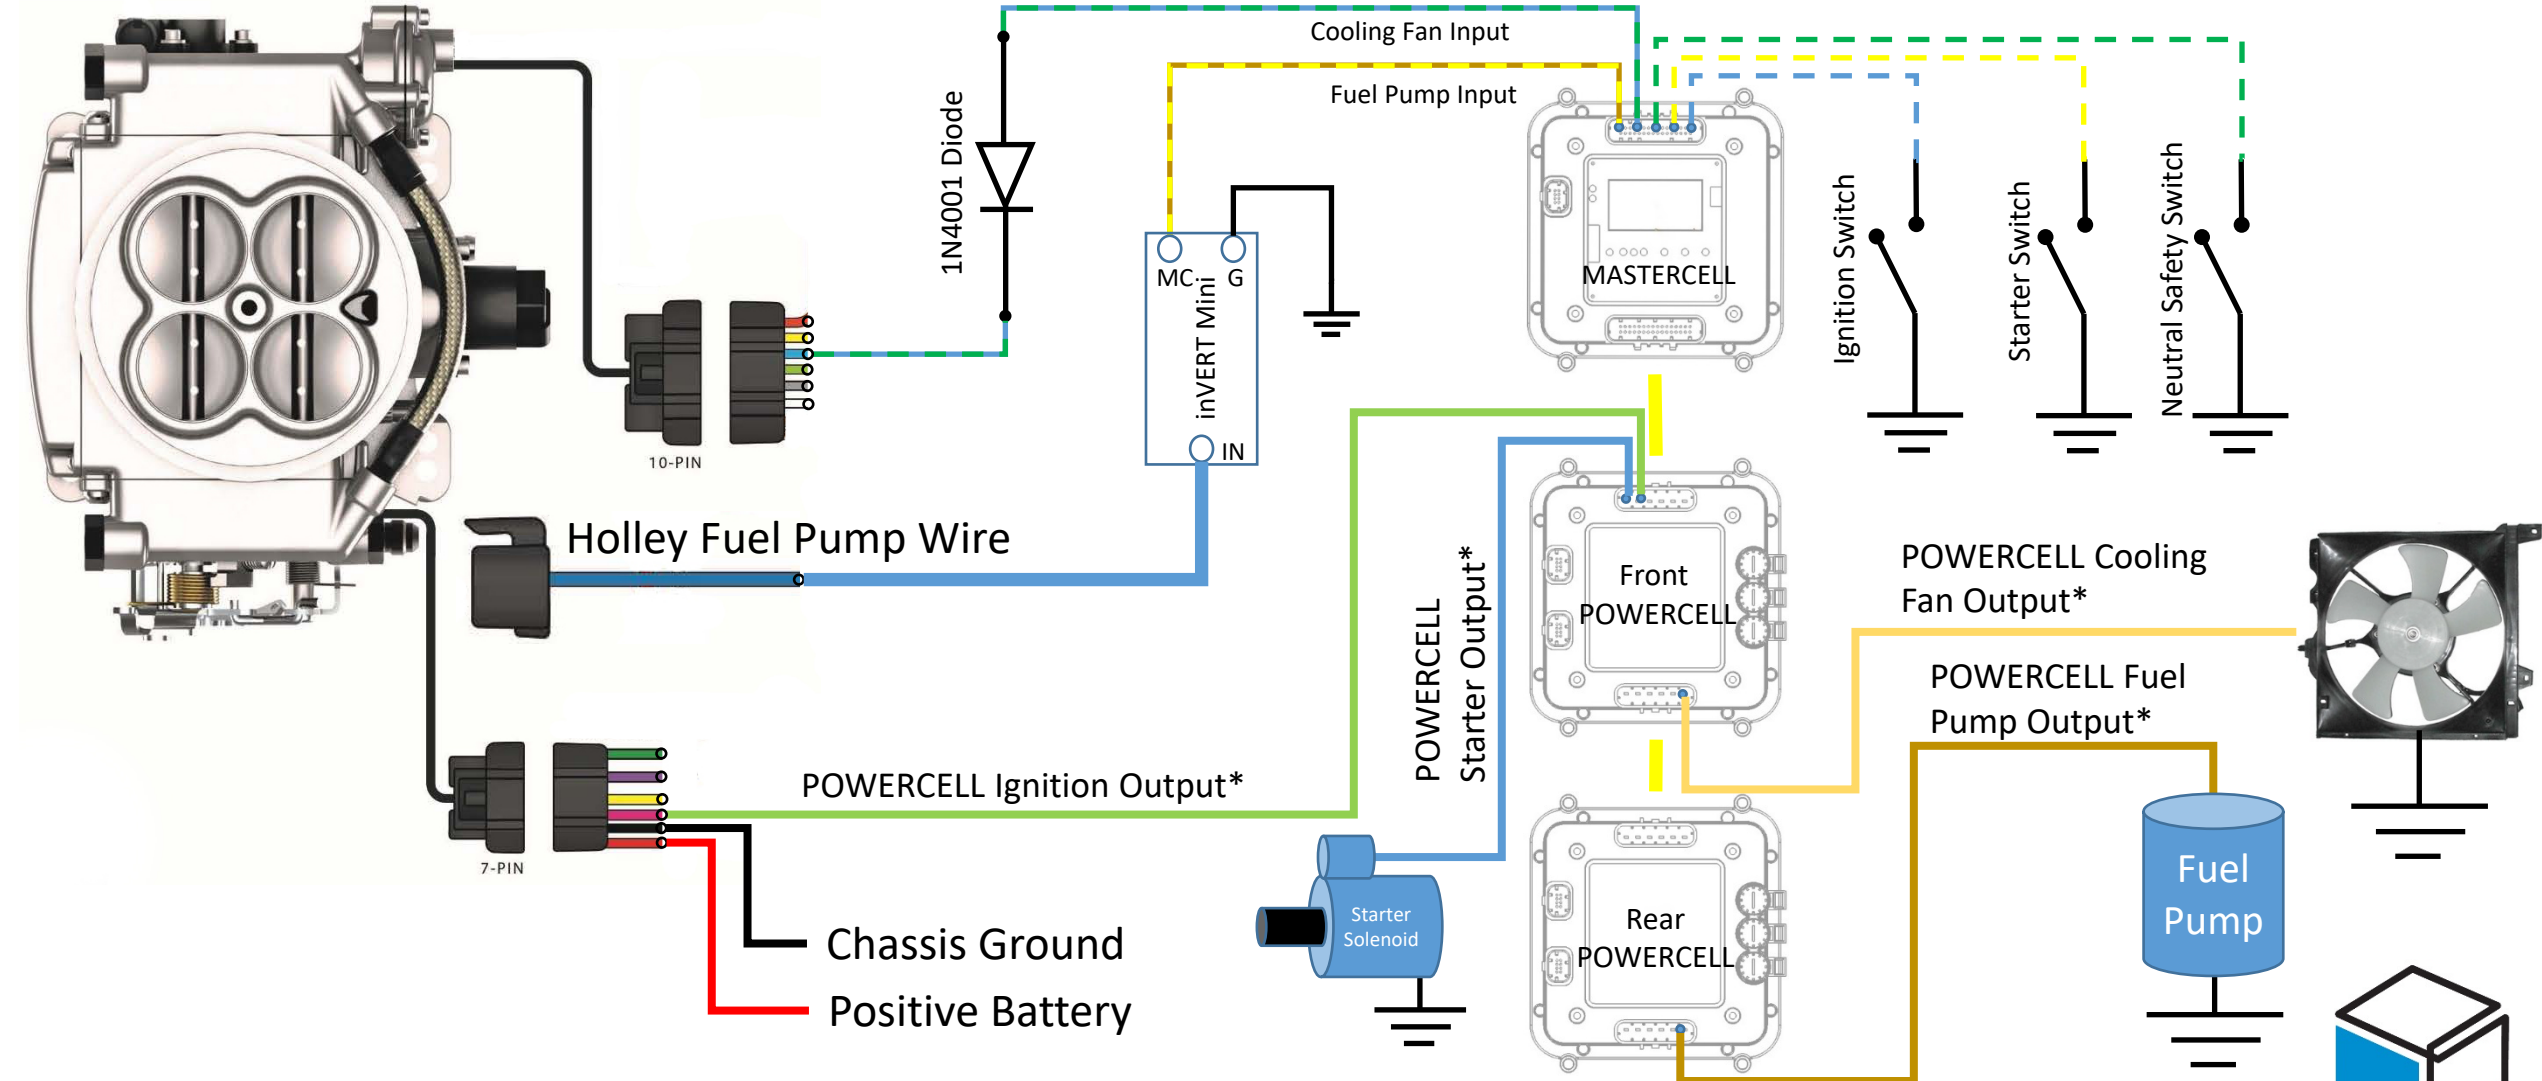

## Wiring Holley Sniper EFI

\*NOTE: Infinitybox wire Colors & Connector Positions will vary for different kits. See the Configuration Sheet that came with your kit for exact wire colors and locations.

\*\*NOTE: Read and understand the manual that came with your EFI system before wiring. Some wiring omitted for clarity.