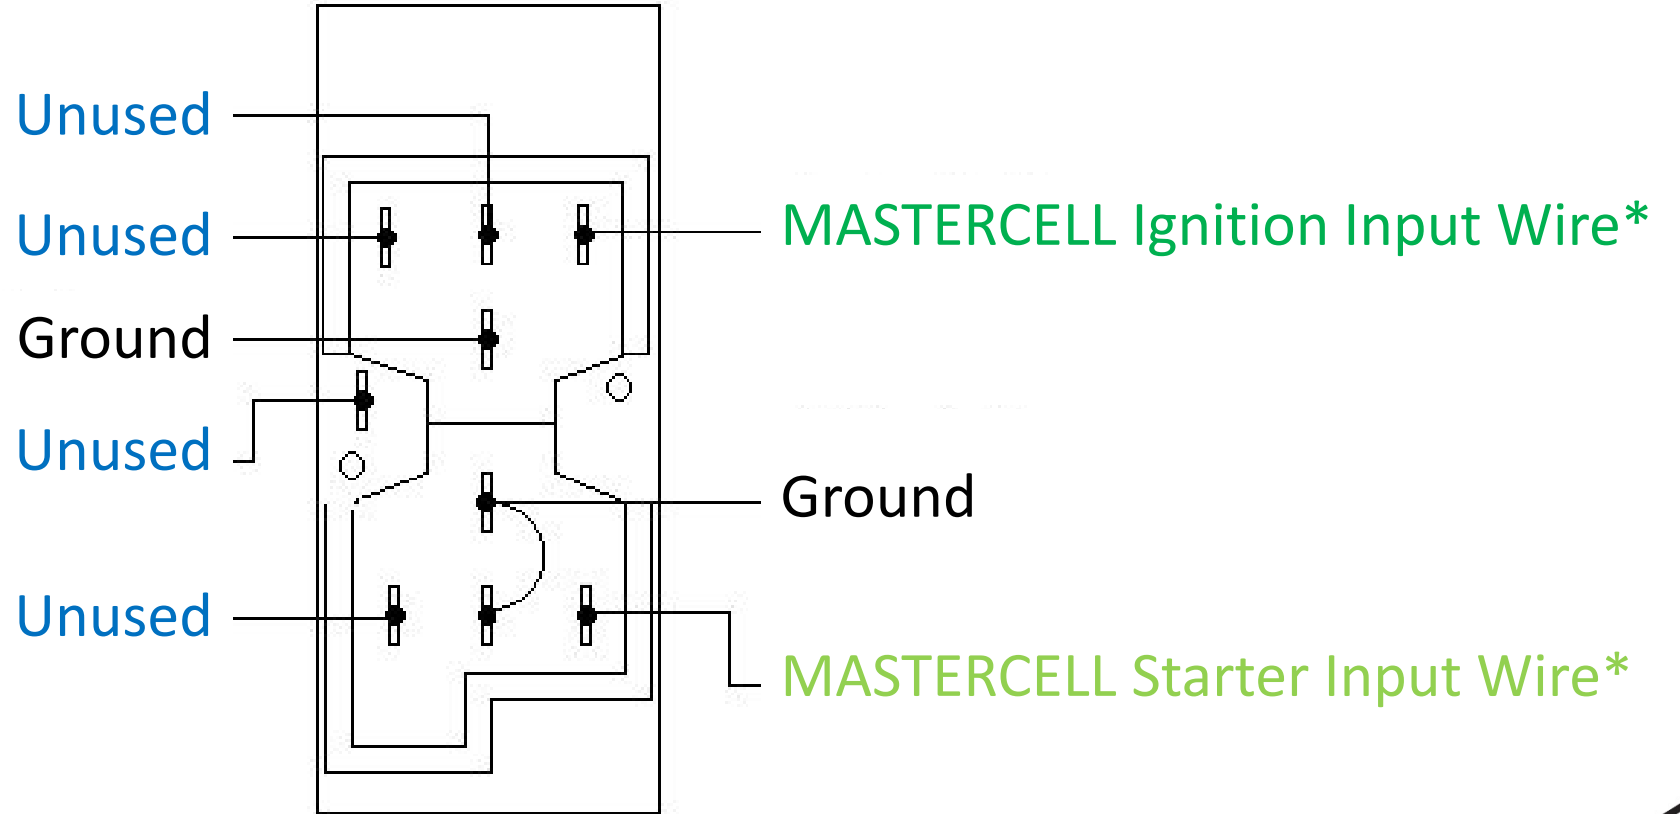

GM Ignition Switch (on the column)

1969-94 Chevrolet / Pontiac Ignition Switch

\*Check your configuration sheet for specific MASTERCELL input wire colors.