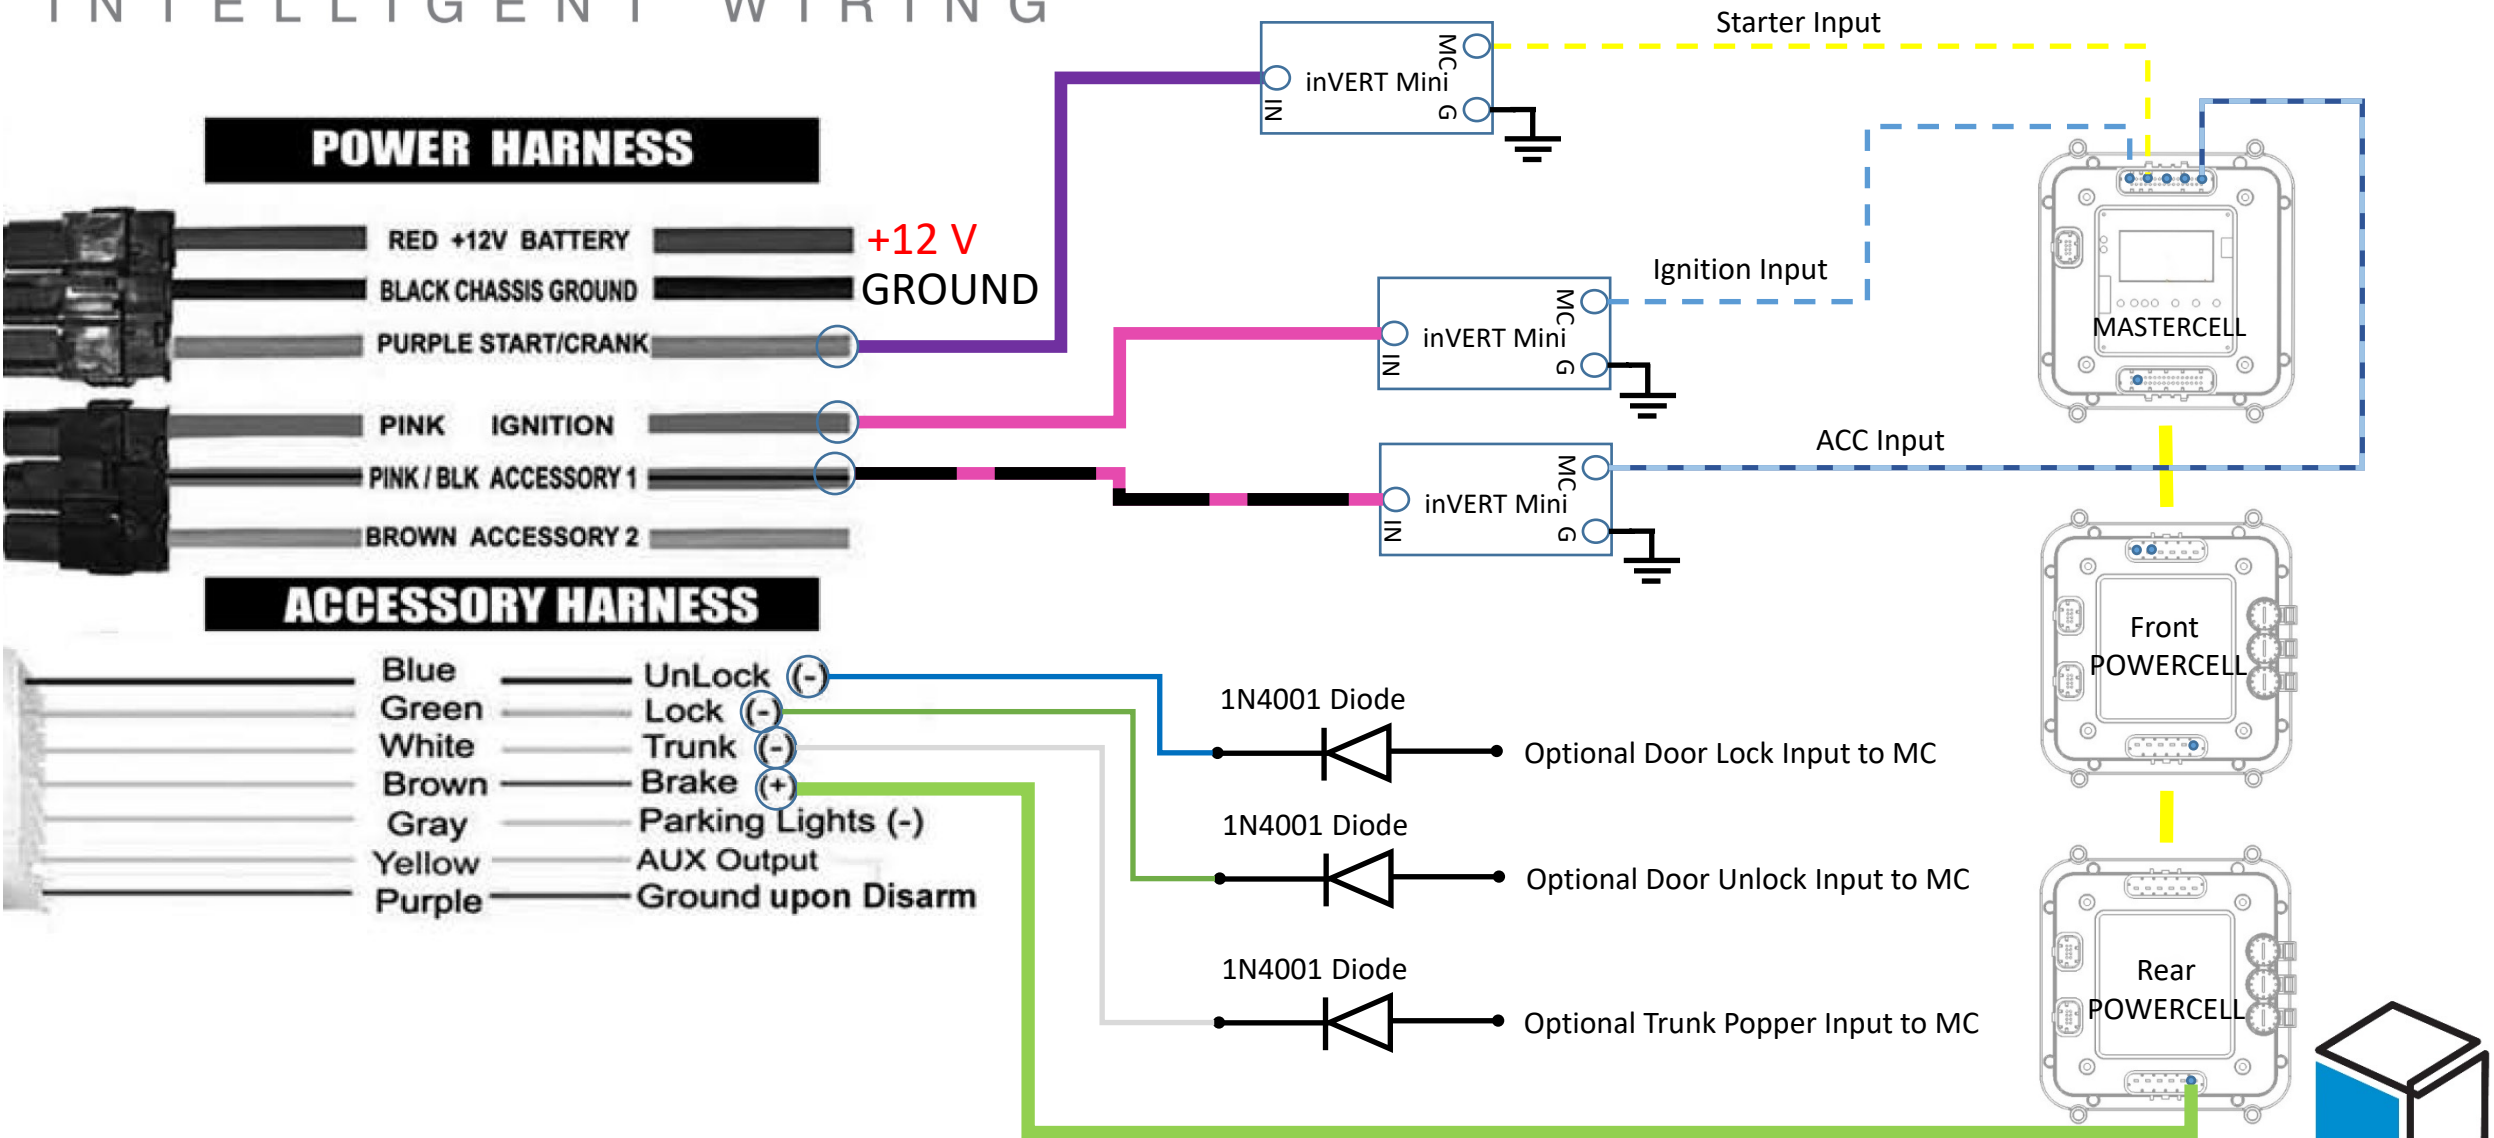

Wiring the Digital Guard Dawg- PBS II

*NOTE: Infinitybox wire Colors & Connector Positions will vary for different kits. See the Configuration Sheet that came with your kit for exact wire colors and locations.