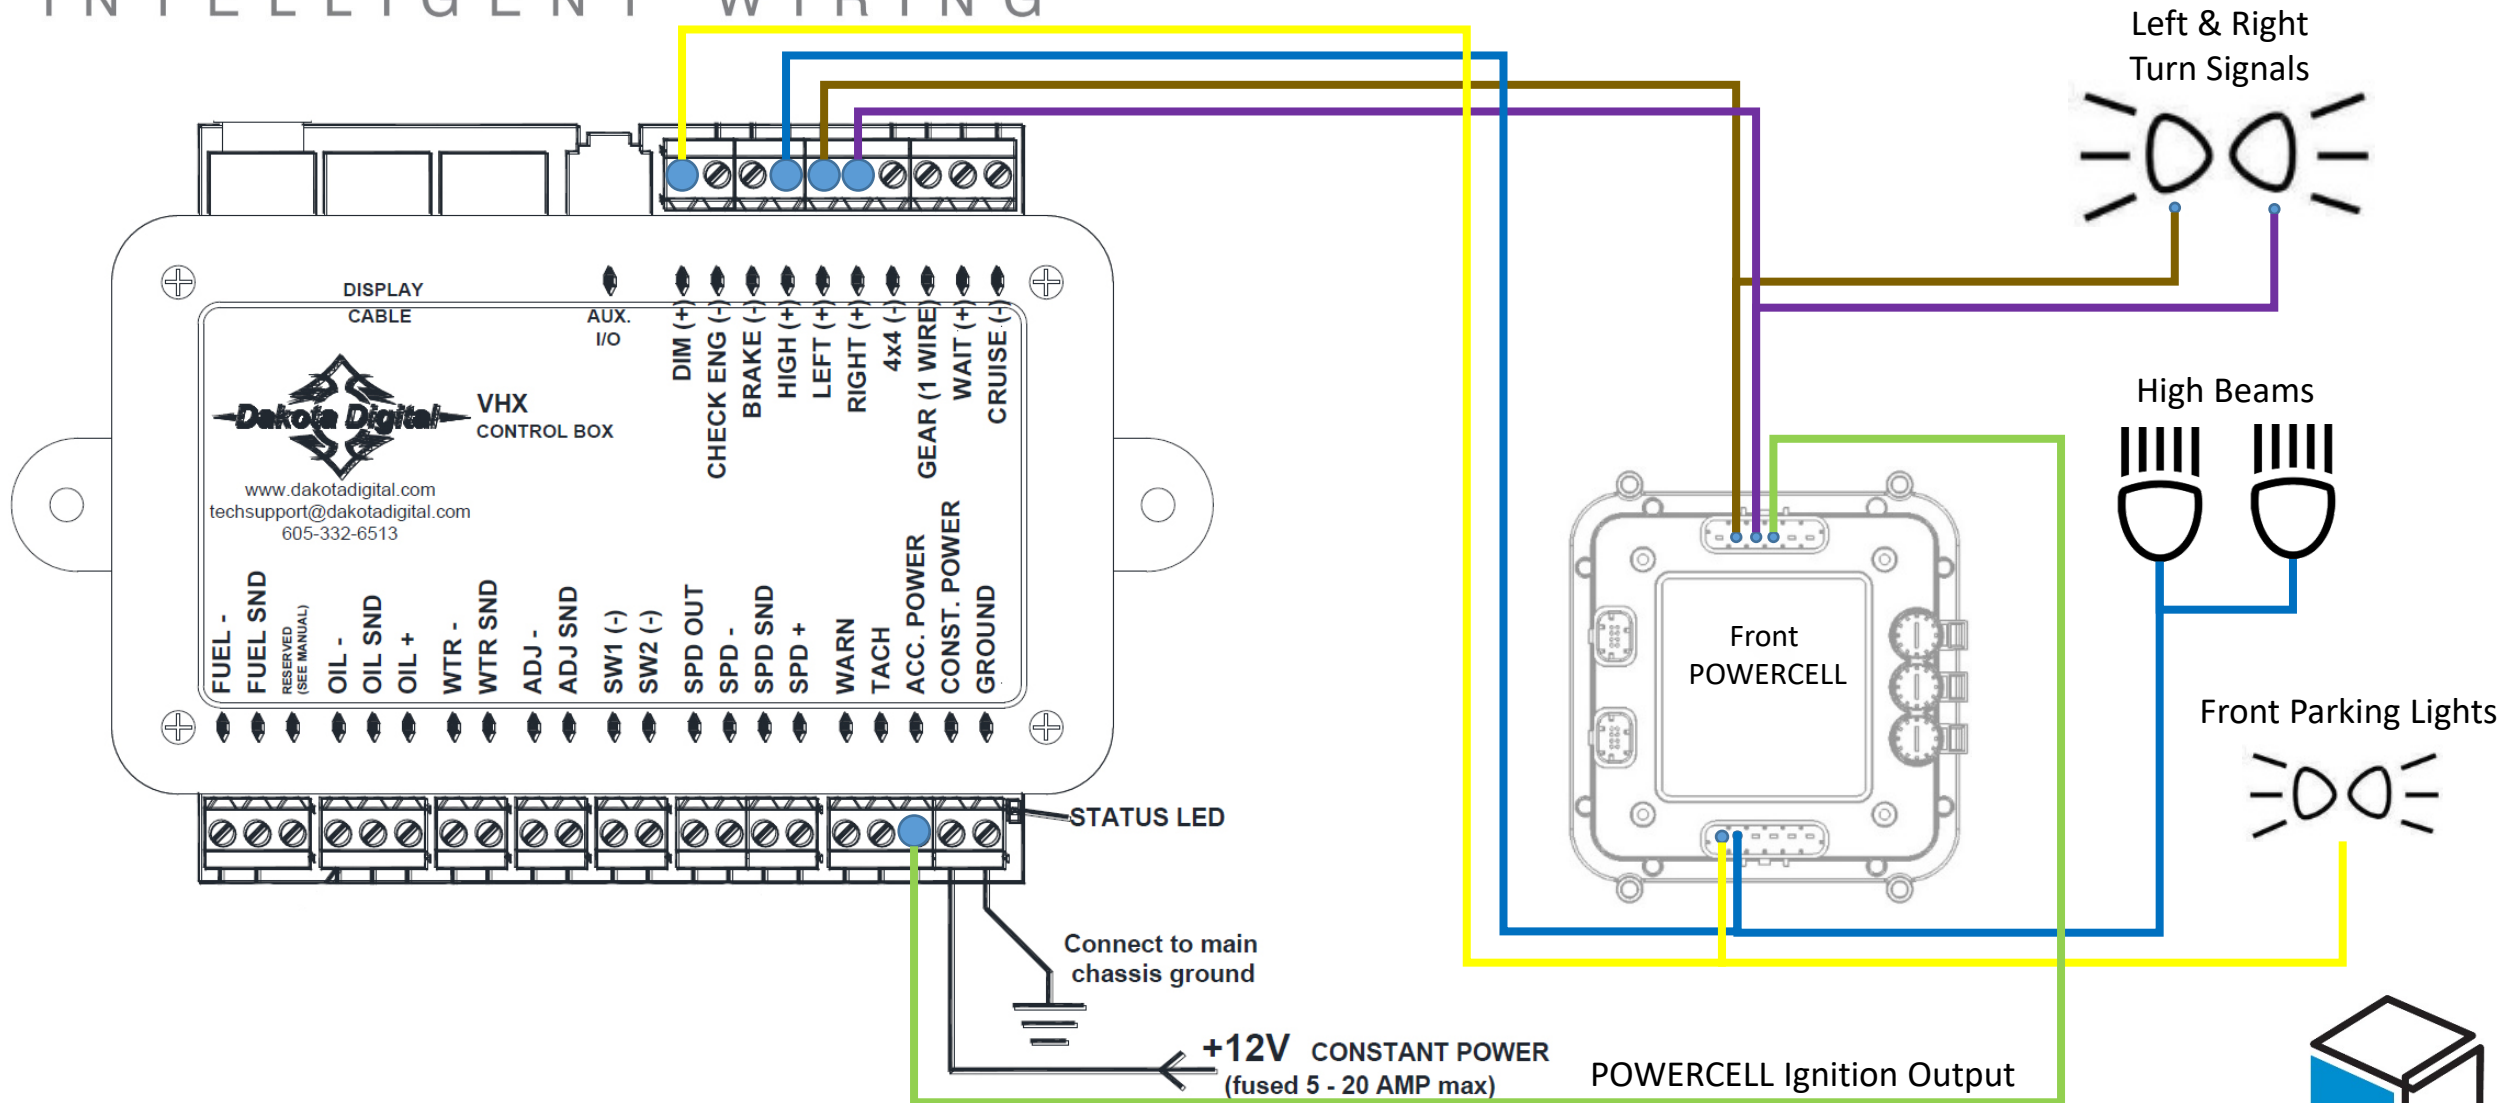

Wiring Dakota Digital VHX Gauges

*NOTE: Infinitybox wire Colors & Connector Positions will vary for different kits. See the Configuration Sheet that came with your kit for exact wire colors and locations. Some wires omitted for clarity. Follow the instructions that came with your kit for complete details.