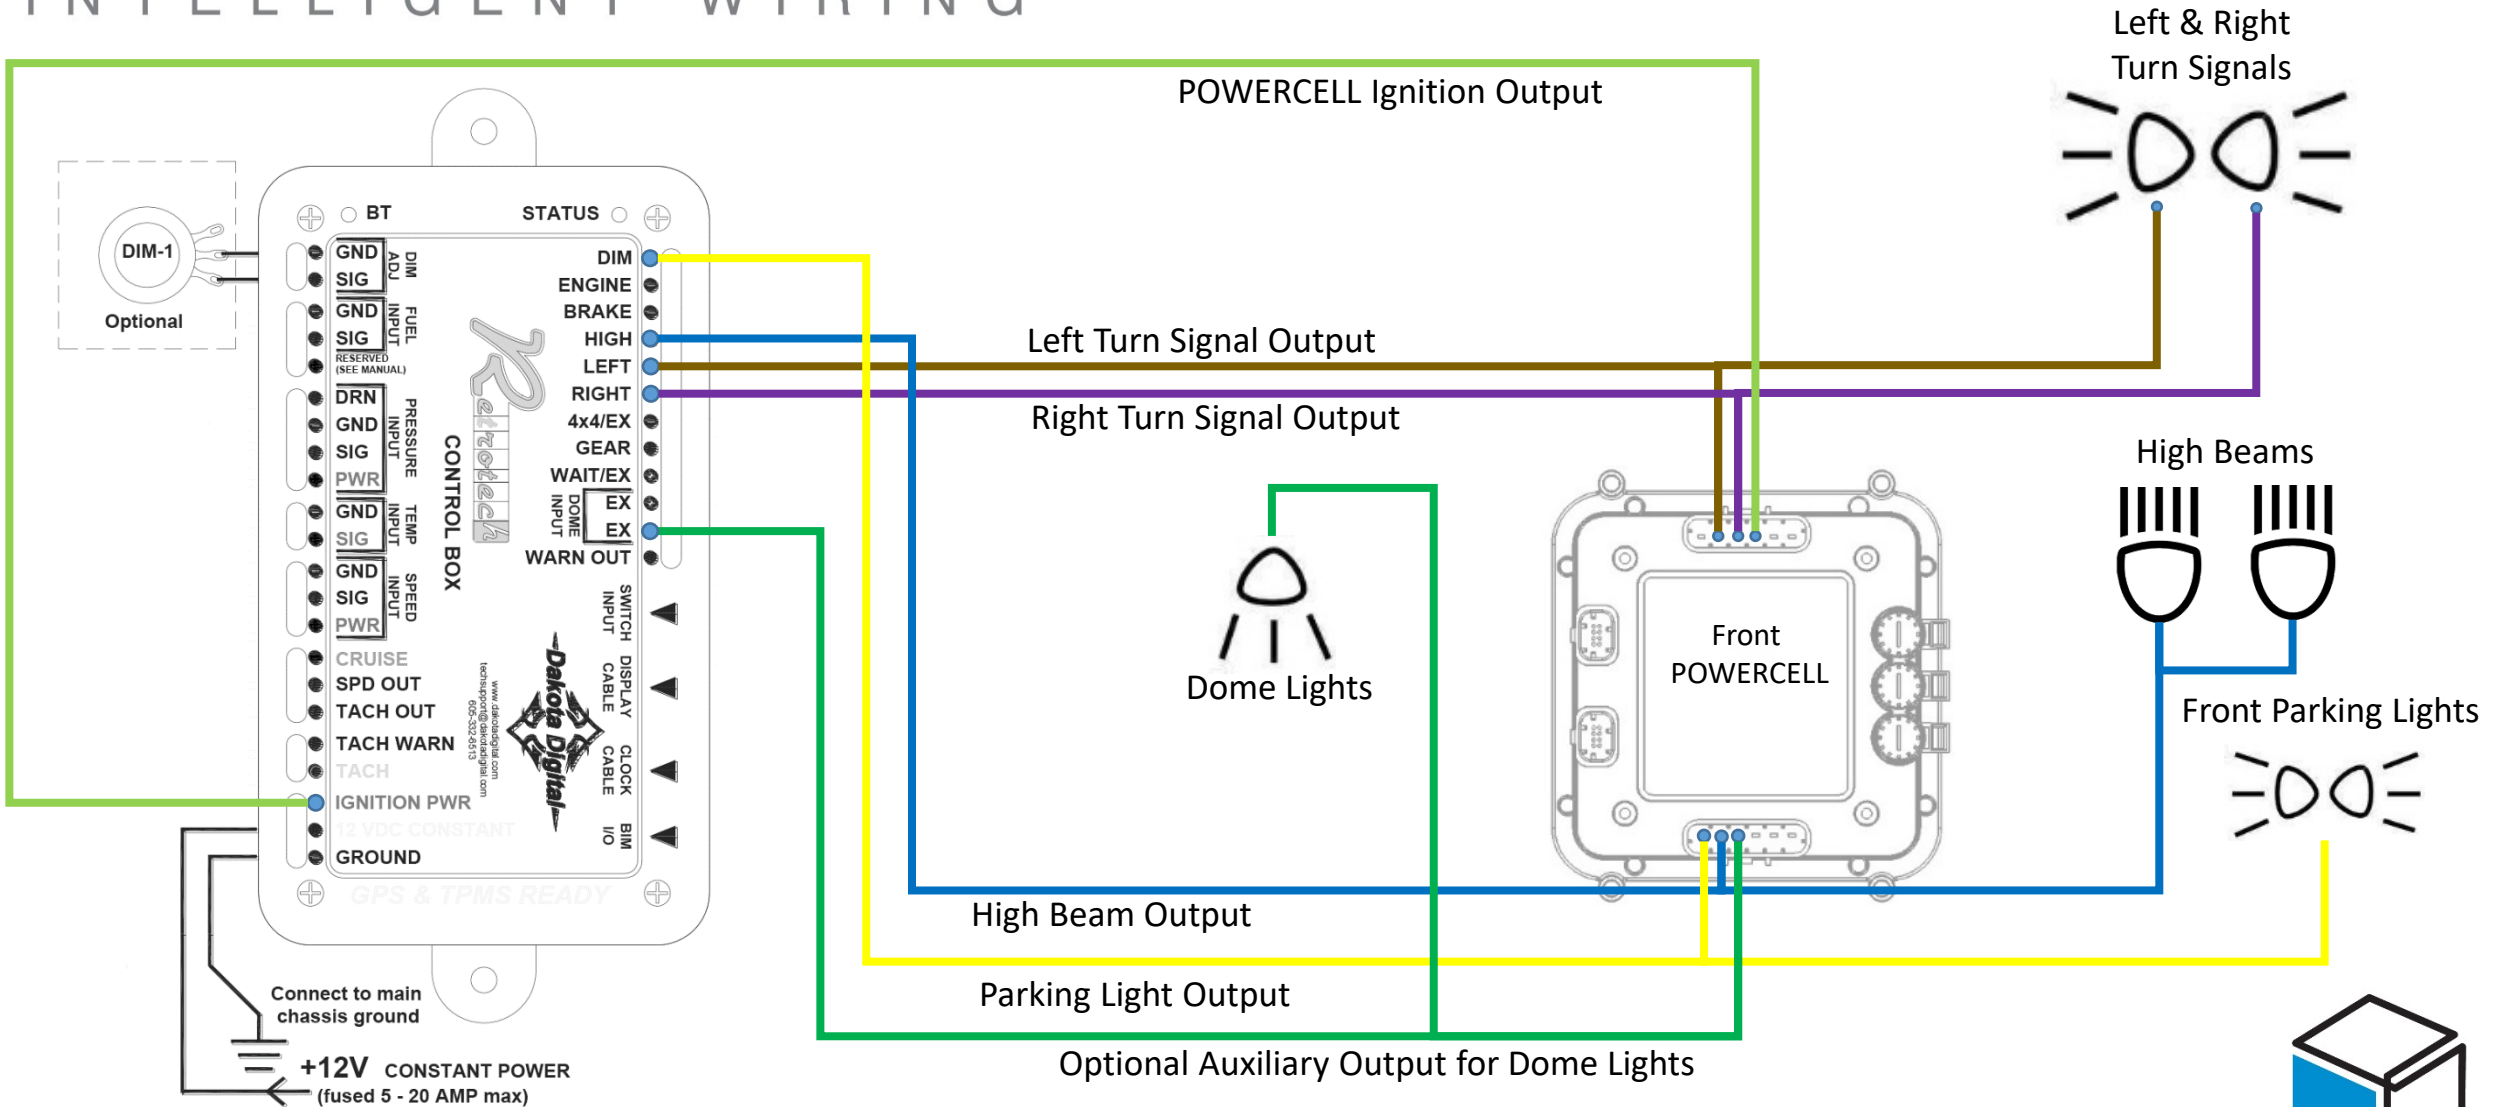

Wiring Dakota Digital RTX Gauges

*NOTE: Infinitybox wire Colors & Connector Positions will vary for different kits. See the Configuration Sheet that came with your kit for exact wire colors and locations. Some wires omitted for clarity. Follow the instructions that came with your kit for complete details.