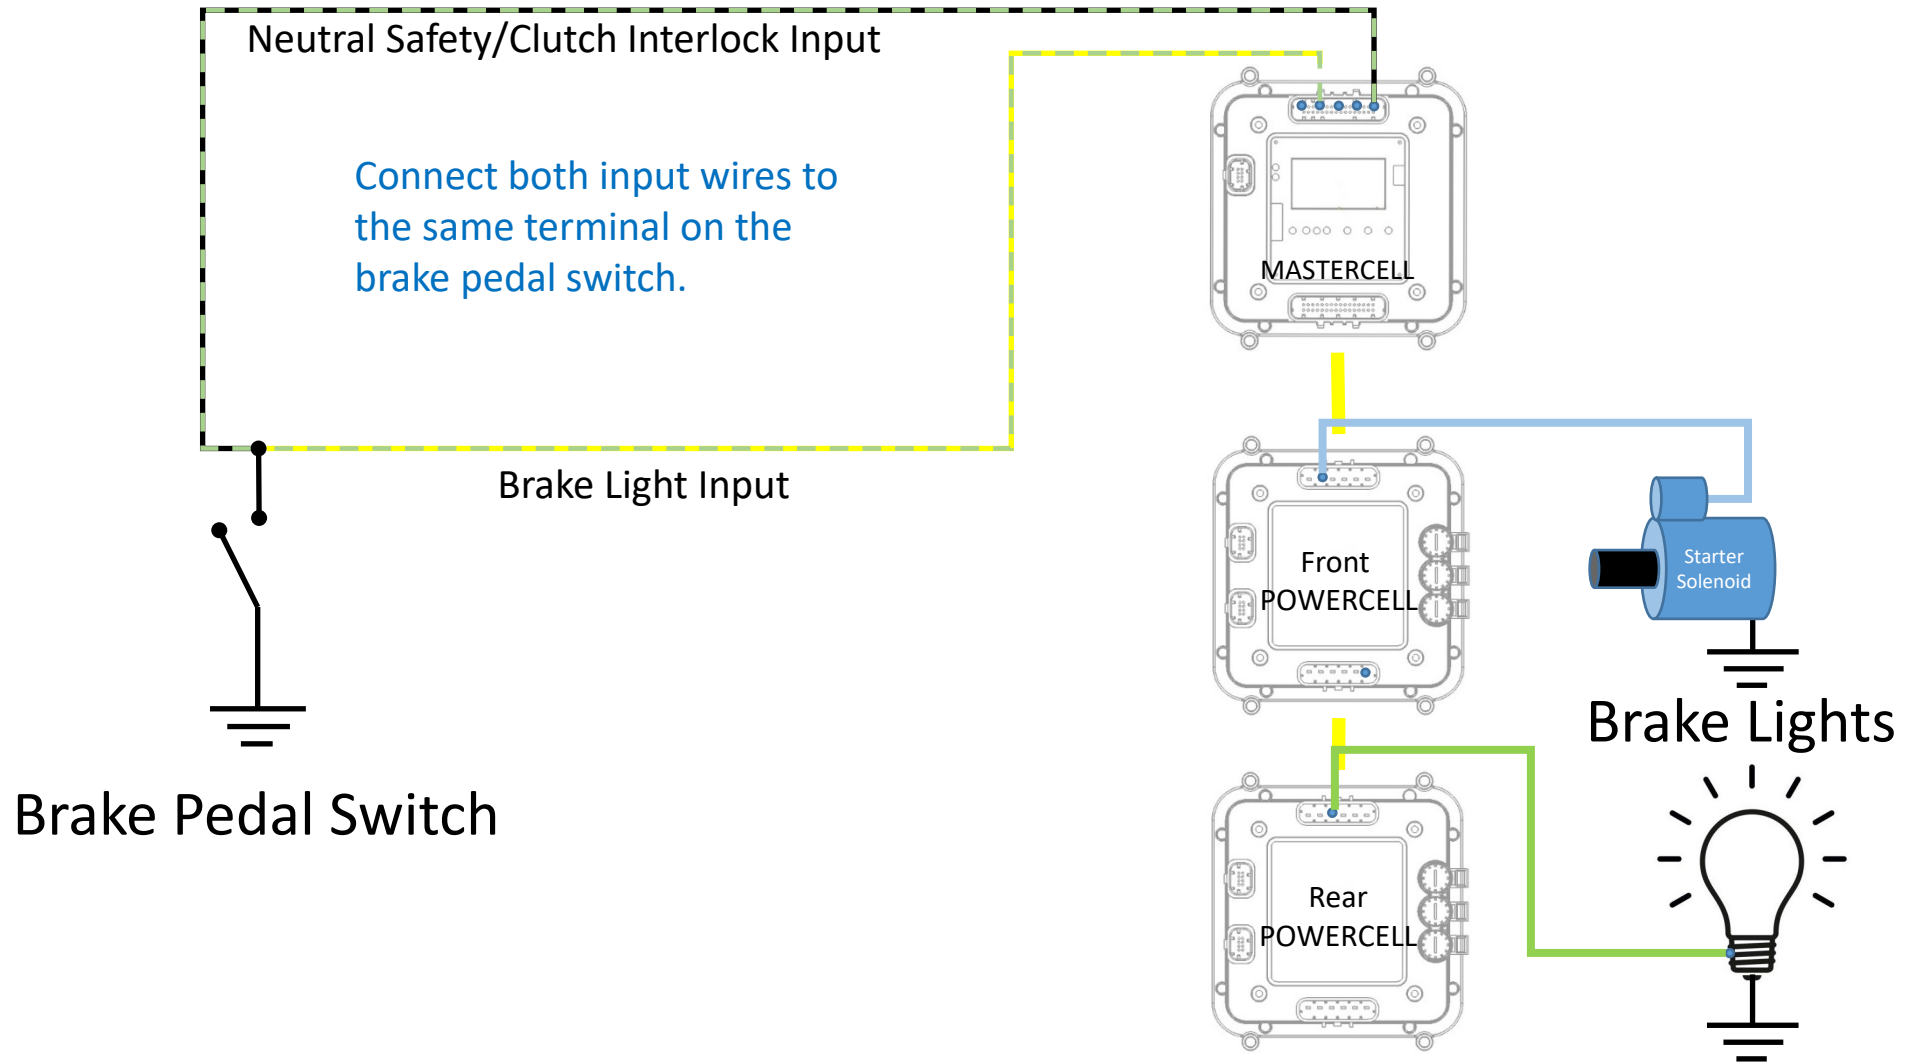

Brake Switch as Neutral Safety

*NOTE: Infinitybox Wire Colors & Connector Positions will vary for different kits. See the Configuration Sheet that came with your kit for exact wire colors and locations.