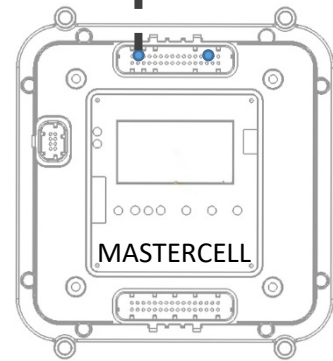

INFINITYBOX Wiring 3-Terminal Switch w/Indicator

INTELLIGENT WIRING

POWERCELL Output*

Switch Indicator will Light When Switch is in "ON" Position

*NOTE: Infinitybox wire Colors & Connector Positions will vary for different kits. See the Configuration Sheet that came with your kit for exact wire colors and locations.
**NOTE: MASTERCELL inputs must be ground switched. Applying 12-volts directly to an input will damage the MASTERCELL and void the warranty.