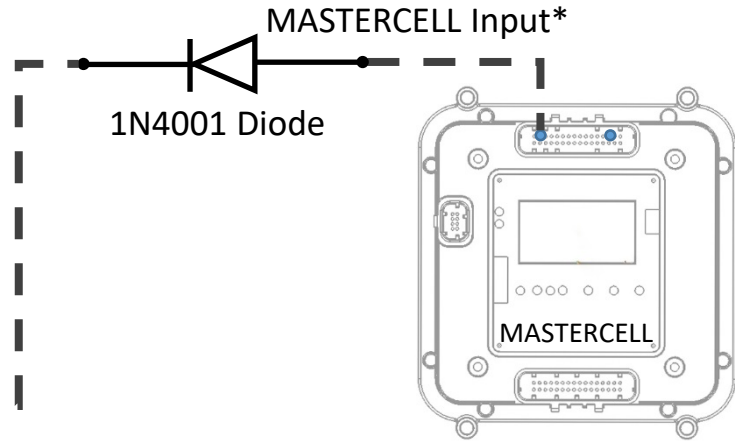

INFINITYBOX Wiring 3-Terminal Switch w/Indicator

INTELLIGENT WIRING

POWERCELL Output*

Switch Indicator will Light When Switch is in "ON" Position

*NOTE: Infinitybox wire Colors & Connector Positions will vary for different kits. See the Configuration Sheet that came with your kit for exact wire colors and locations.
**NOTE: MASTERCELL inputs must be ground switched. Applying 12-volts directly to an input will damage the MASTERCELL and void the warranty.