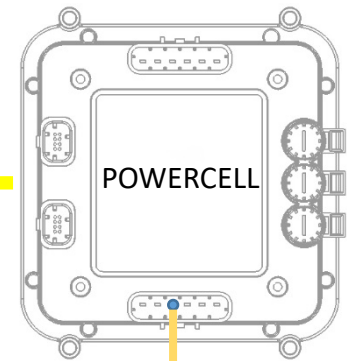

INFINITYBOX Wiring 3-Terminal Switch w/Indicator

INTELLIGENT WIRING

POWERCELL Output*

Switch Indicator will Light When Switch is in "ON" Position

*NOTE: Infinitybox wire Colors & Connector Positions will vary for different kits. See the Configuration Sheet that came with your kit for exact wire colors and locations.
**NOTE: MASTERCELL inputs must be ground switched. Applying 12-volts directly to an input will damage the MASTERCELL and void the warranty.