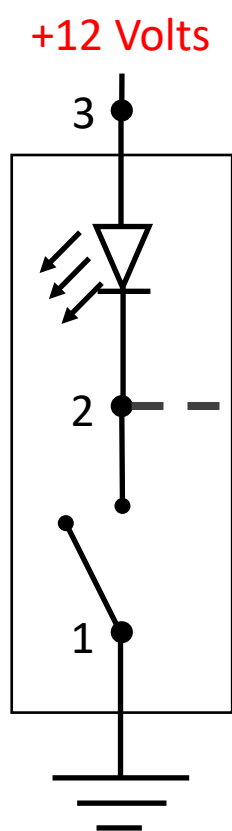

INFINITYBOX Wiring 3-Terminal Switch w/Indicator

INTELLIGENT WIRING

POWERCELL Output*

Switch Indicator will Light When Switch is in "ON" Position

*NOTE: Infinitybox wire Colors & Connector Positions will vary for different kits. See the Configuration Sheet that came with your kit for exact wire colors and locations.
**NOTE: MASTERCELL inputs must be ground switched. Applying 12-volts directly to an input will damage the MASTERCELL and void the warranty.