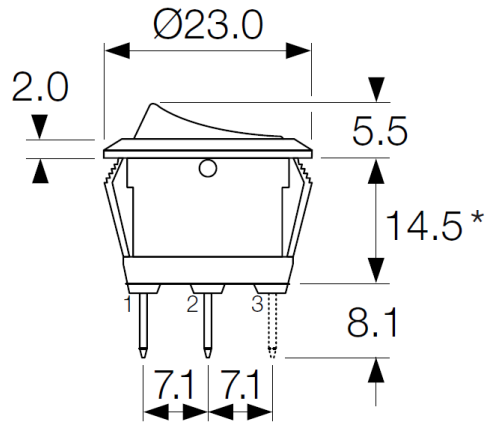

INFINITYBOX Wiring 3-Terminal Switch w/Indicator

INTELLIGENT WIRING

POWERCELL Output*

Switch Indicator will Light When Switch is in "ON" Position

*NOTE: Infinitybox wire Colors & Connector Positions will vary for different kits. See the Configuration Sheet that came with your kit for exact wire colors and locations.
**NOTE: MASTERCELL inputs must be ground switched. Applying 12-volts directly to an input will damage the MASTERCELL and void the warranty.